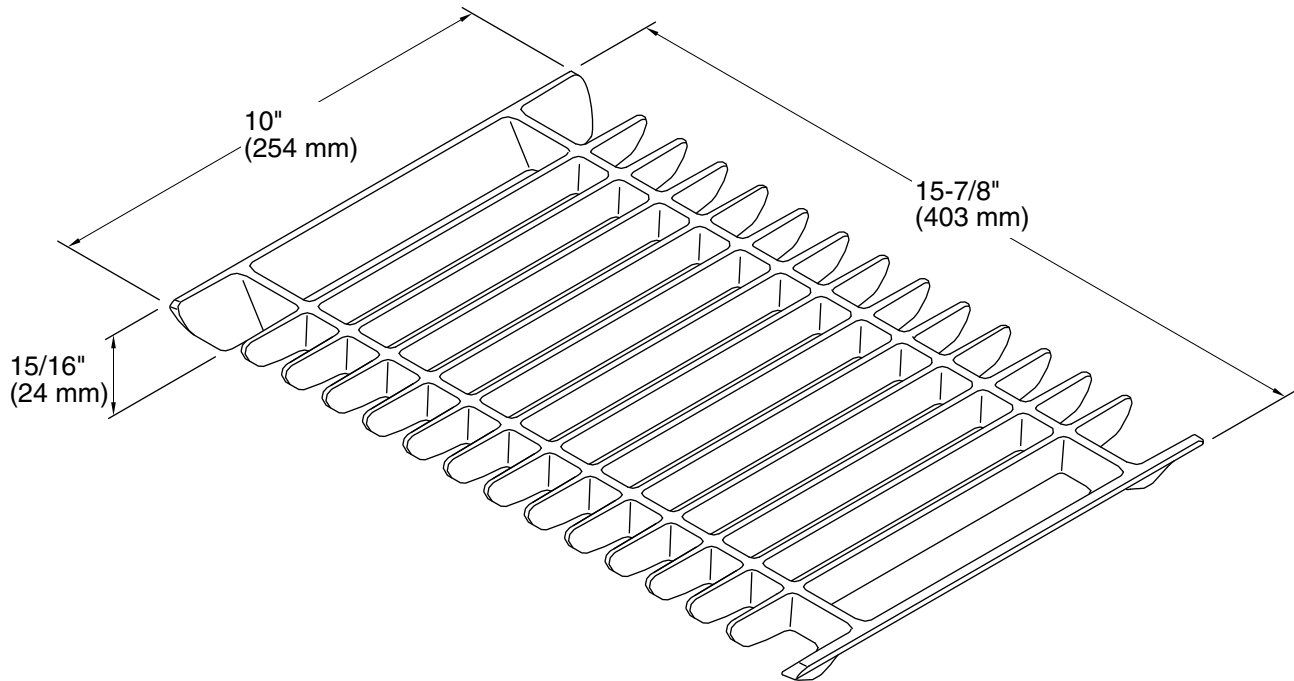

	0	White
	DVG	Dove Grey

Technical Information

All product dimensions are nominal.

Material: Plastic, Stainless Steel