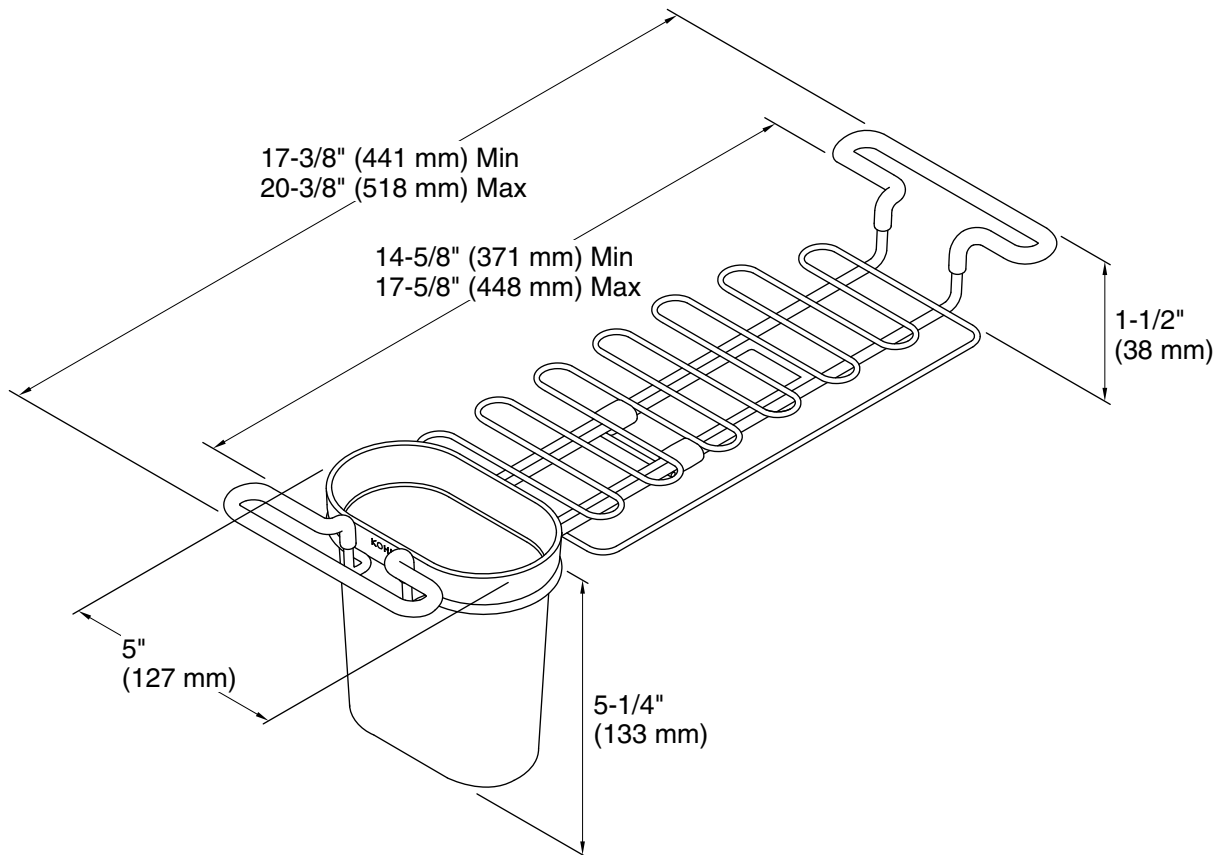

Features

- Expands 3" to fit most 14.6" - 17.6" (371 - 447 mm) sinks
- Holds utensils and cleaning tools
- Doubles as a drying rack for cups and mugs
- Nonslip coating
- Removable soaking cup
- Dishcloth rail
- Made of rust-resistant stainless steel
- Dishwasher-safe

Color	Code	Description
-------	------	-------------

	0	White
	CHR	Charcoal

Technical Information

All product dimensions are nominal.

Material: Stainless Steel