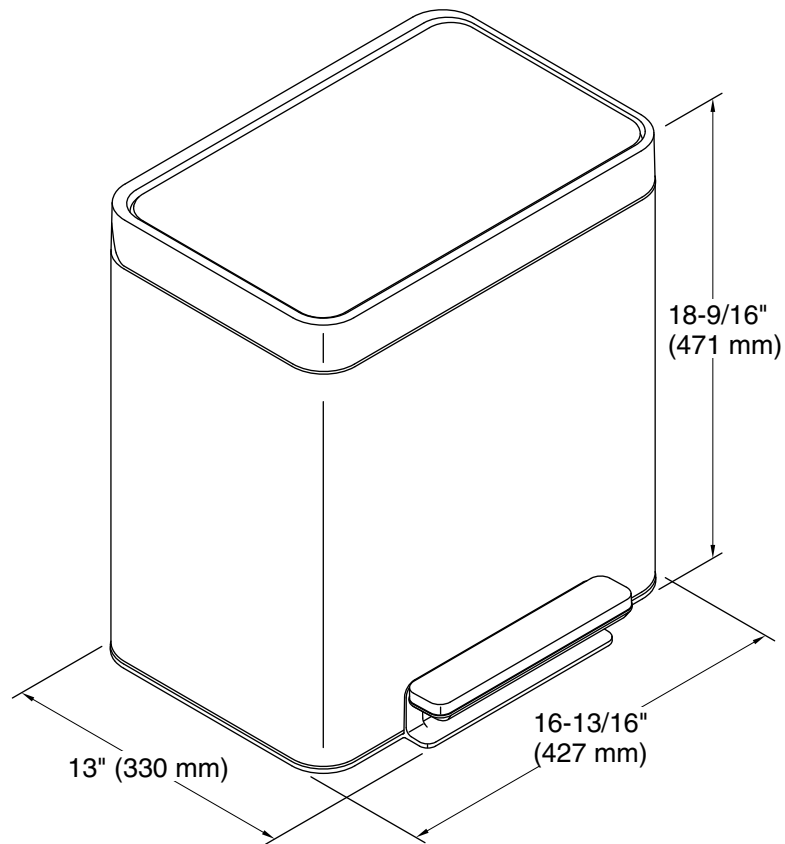

Technical Information

All product dimensions are nominal.

Material: Stainless Steel