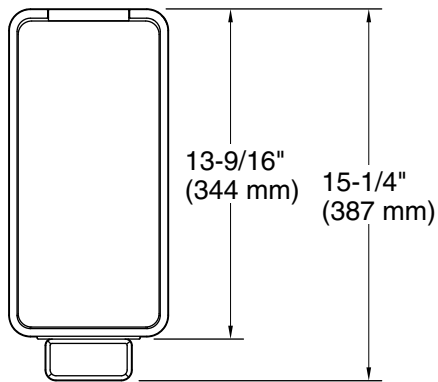

Technical Information

All product dimensions are nominal.

Material: Stainless Steel