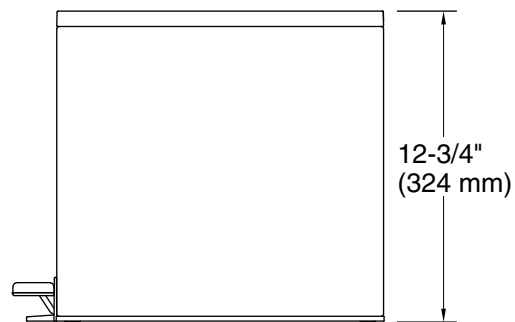

Technical Information

All product dimensions are nominal.

Material: Stainless Steel