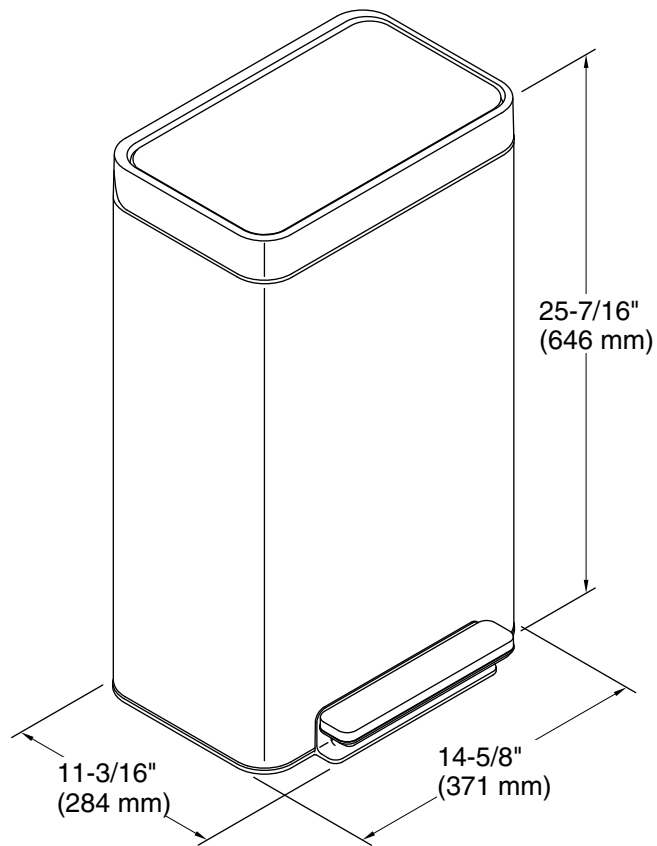

See website for detailed warranty information.

Available Colors/Finishes

Color tiles intended for reference only.

Color	Code	Description
	ST	Stainless Steel
	BST	Black Stainless

Technical Information

All product dimensions are nominal.