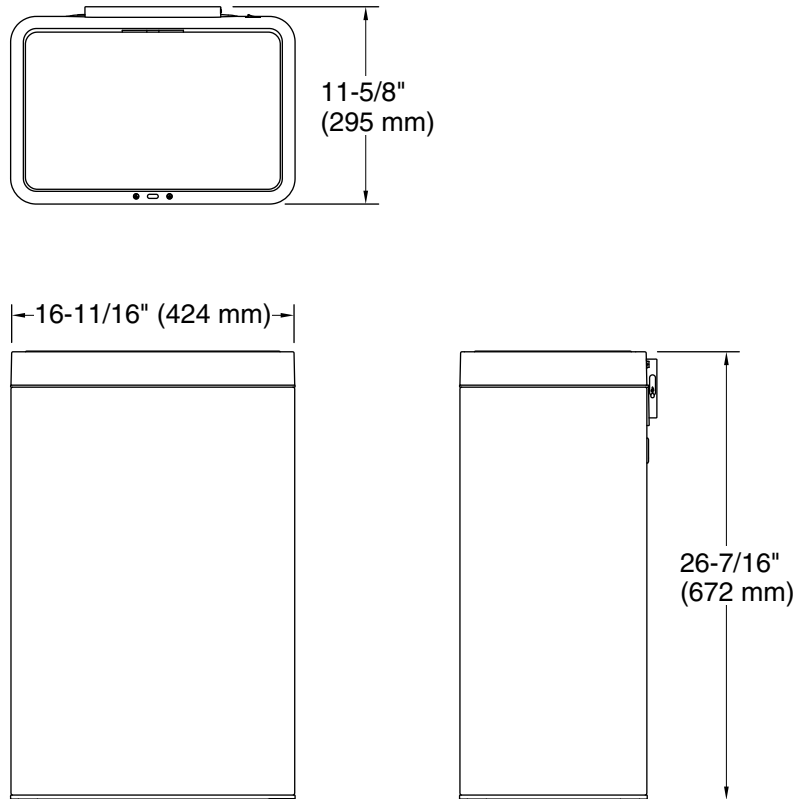

Available Colors/Finishes

Color tiles intended for reference only.

Color	Code	Description
	ST	Stainless Steel
	BST	Black Stainless
	STW	White and Stainless Steel

Technical Information

All product dimensions are nominal.