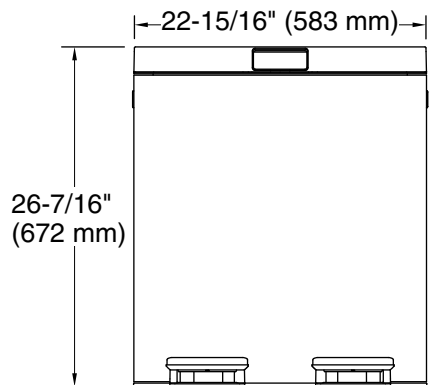

Technical Information

All product dimensions are nominal.

Material: Stainless Steel, Plastic

Height: 32-3/8" (823 mm)