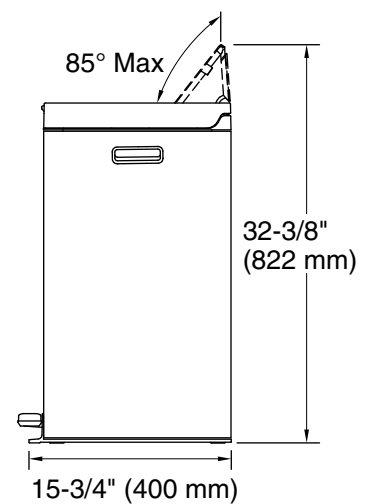

Technical Information

All product dimensions are nominal.

Material: Stainless Steel, Plastic

Height: 32-3/8" (823 mm)