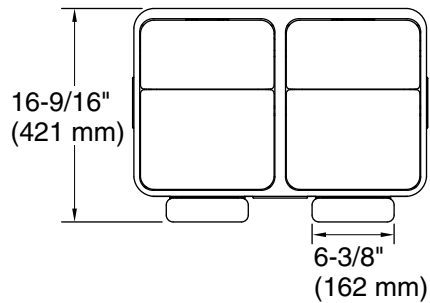

Available Colors/Finishes

Color tiles intended for reference only.

Color	Code	Description
	ST	Stainless Steel
	BST	Black Stainless
	STW	White and Stainless Steel

Technical Information

All product dimensions are nominal.

Material: Stainless Steel, Plastic

Height: 32-3/8" (823 mm)