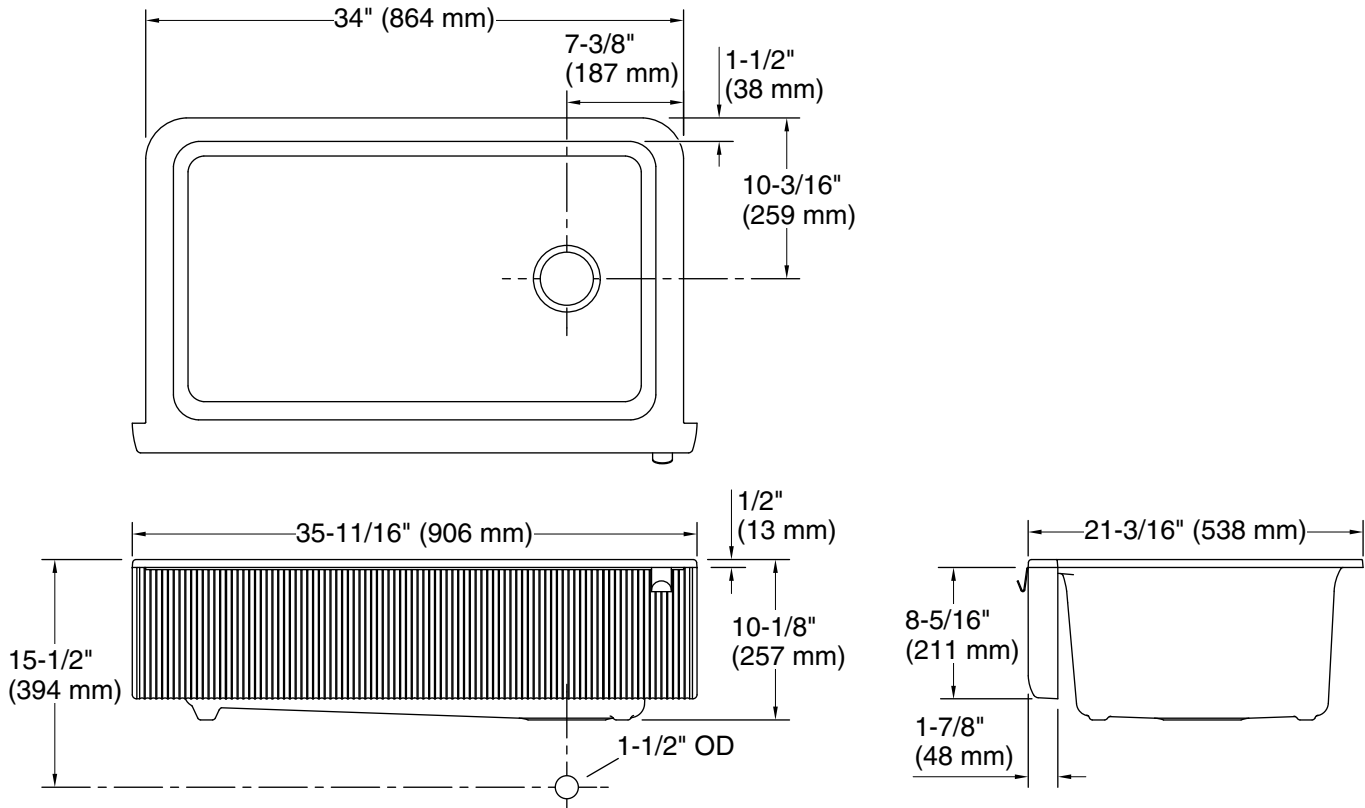

Technical Information

All product dimensions are nominal.

Bowl configuration: Single

Min. base cabinet width: 36" (914 mm)

Bowl area (Only):
Length: 28-5/8" (726 mm)
Width: 15-1/2" (394 mm)
Bowl depth: 9-1/2" (241 mm)
Water depth: 9-1/2" (241 mm)

Drain hole: 3-7/8" (98 mm)

Template: Apron-front, 1400299-7, required, included

Notes

Install this product according to the installation instructions.