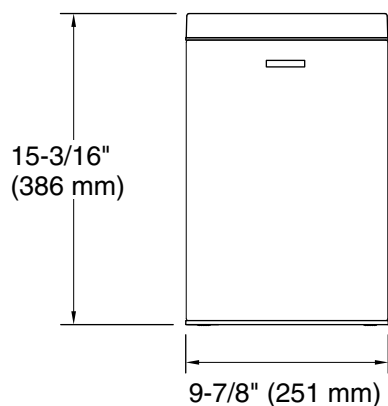

Features

- Space-saving profile and lidless design fits snugly against wall or cabinets
- Dual 3-gallon (11-liter) compartments for separating trash and recyclables
- Fits 2.5-gallon (9.5-liter) trash bags
- Removable liners with built-in tabs secure bags in place
- Removable plastic liners are easy to clean
- Fingerprint-resistant finish stays clean longer
- Cleans easily with a microfiber cloth. No need for chemicals or abrasives

Color	Code	Description
	ST	Stainless Steel
	BST	Black Stainless
	STW	White and Stainless Steel

Technical Information

All product dimensions are nominal.

Material: Stainless Steel, Plastic