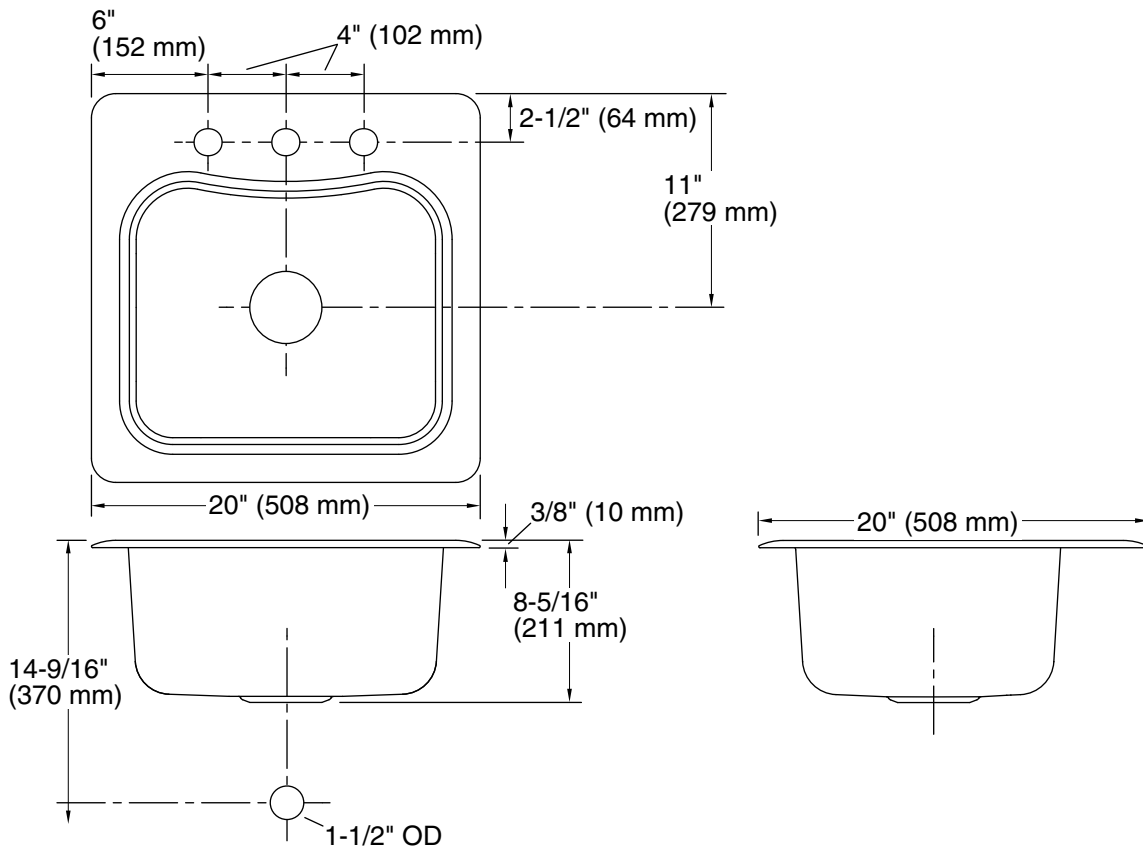

Staccato™
20" top-mount single-bowl bar sink
K-3363-3

Features

- 22" (559 mm) minimum base cabinet width
- Single bowl
- 8" (203 mm) depth
- Three faucet holes
- Includes installation hardware

Material

- Premium 18-gauge stainless steel

Technical Information

All product dimensions are nominal.

Bowl configuration:	Single
Cutout:	Top-mount, 19-1/2" x 1" (495 mm x 25 mm) with 19-1/2" (495 mm) radius corners
Center(s):	4
Bowl area (Only):	Length: 16-1/8" (410 mm) Width: 13-9/16" (345 mm) Bowl depth: 8" (203 mm) Water depth: 8" (203 mm)
Number of deck holes:	3
Faucet hole spacing:	4" (102 mm)
Faucet hole(s):	1-7/16" (37 mm)
Drain hole:	3-5/8" (92 mm)