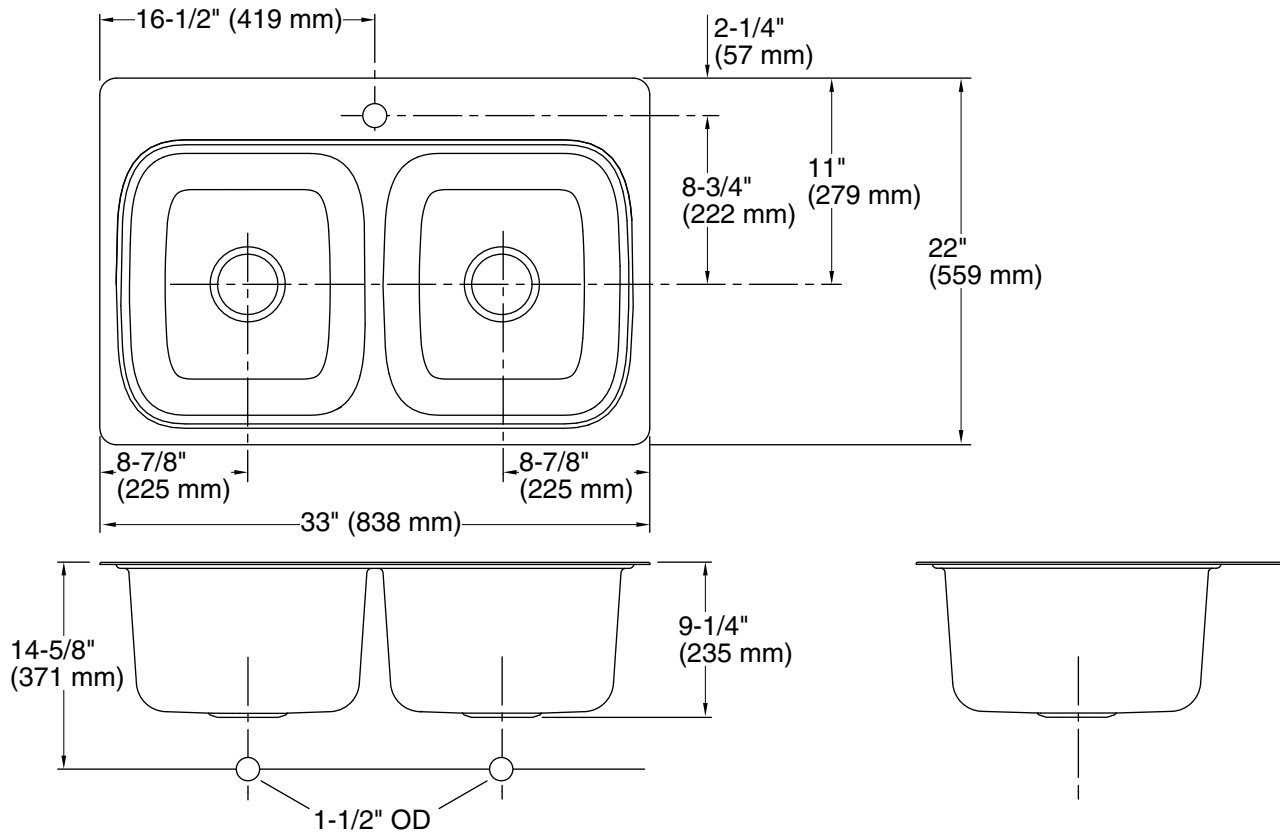

### Features

- 36" minimum base cabinet width
- Double-equal bowls
- 9" (229 mm) depth provides generous workspace
- Single faucet hole
- Includes installation hardware

## Technical Information

All product dimensions are nominal.

Bowl configuration: Double equal

Min. base cabinet width: 36" (914 mm)

Bowl area (Left): Length: 14-3/16" (360 mm)  
 Width: 15-11/16" (398 mm)  
 Bowl depth: 9" (229 mm)

Bowl area (Right): Length: 14-3/16" (360 mm)  
 Width: 15-11/16" (398 mm)  
 Bowl depth: 9" (229 mm)

Number of deck holes: 1

Faucet hole(s): 1-7/16" (37 mm)

Drain hole: 3-5/8" (92 mm)