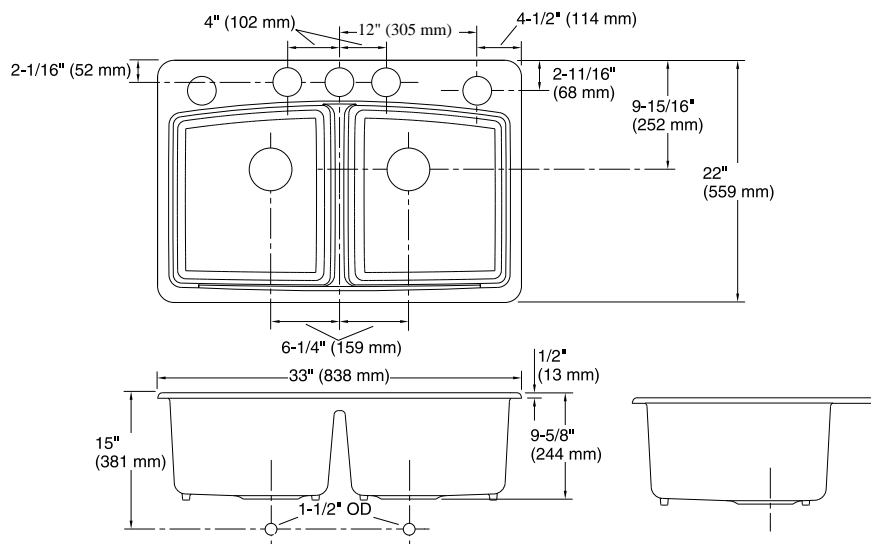

Brookfield™

33" undermount double-bowl kitchen sink

K-5846-5U

Features

- 36" minimum base cabinet width
- Double-equal bowls
- 9" (229 mm) depth provides generous workspace
- Five oversized faucet holes
- Oversized holes allow for easy installation of faucets and accessories
- Rear drain placement increases cabinet storage space underneath sink

See website for detailed warranty information.

Available Colors/Finishes

Color tiles intended for reference only.

Color	Code	Description
	0	White
	96	Biscuit
	7	Black Black™

Technical Information

All product dimensions are nominal.

Bowl configuration: Double equal

Min. base cabinet width: 36" (914 mm)

Bowl area (Left): Length: 14-3/16" (360 mm)
Width: 16-1/16" (408 mm)
Bowl depth: 9" (229 mm)

Bowl area (Right): Length: 14-3/16" (360 mm)
Width: 16-1/16" (408 mm)
Bowl depth: 9" (229 mm)

Number of deck holes: 5

Faucet hole(s): 2-3/8" (60 mm)

Drain hole: 3-7/8" (98 mm)

Template: 1174556-7, required, included

Notes

Install this product according to the installation instructions.

NOTICE: Countertop manufacturer or cutter must use the cut-out template provided with the product, or a current one provided by Kohler Co. (call 1-800-4-KOHLER). Kohler Co. is not responsible for cutout errors when the incorrect cut-out template is used.