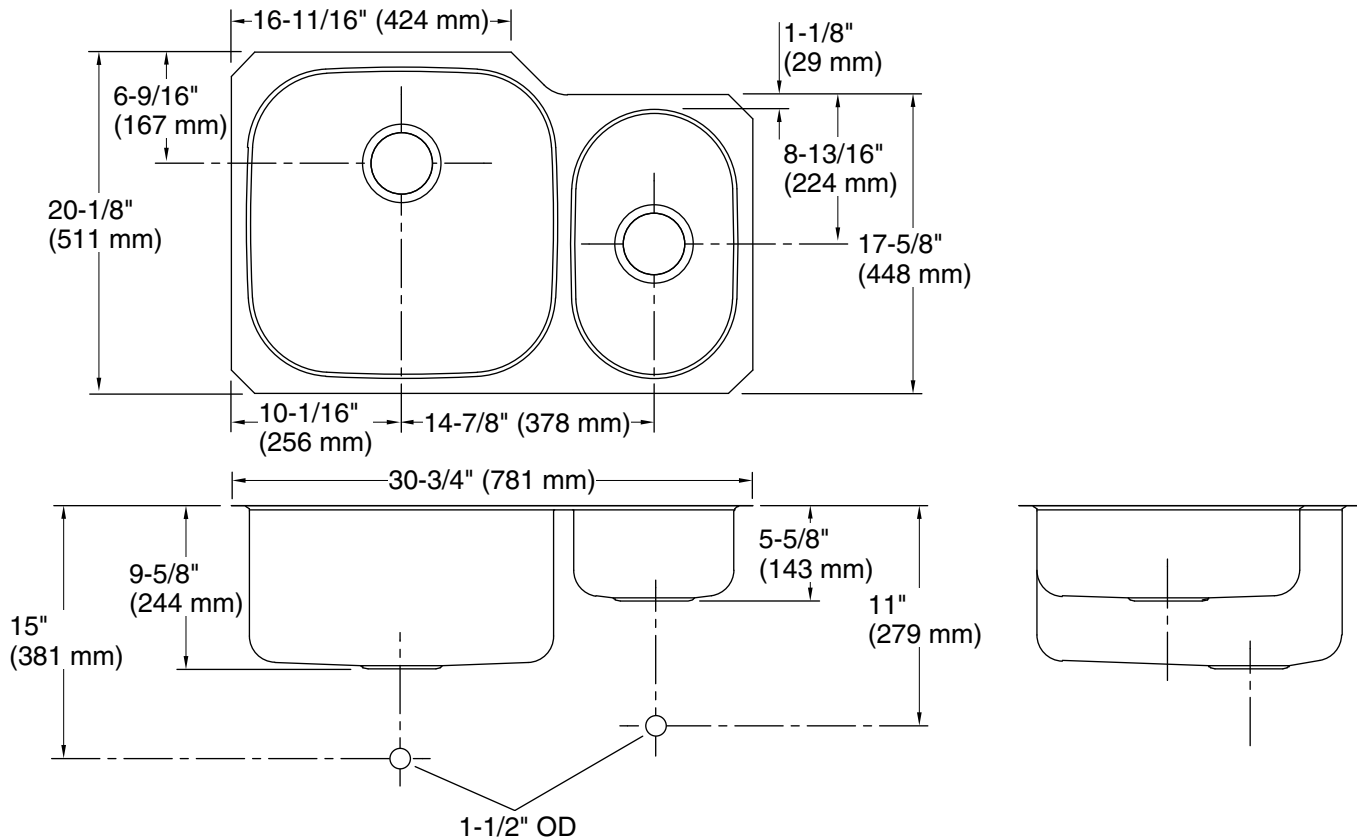

Undertone®
30-3/4" undermount double-bowl kitchen sink
K-3355

Features

- 33" (838 mm) minimum base cabinet width
- Large/small bowls with high/low design
- 9-1/2" depth left bowl and 5-1/2" depth right bowl
- Includes installation hardware

See website for detailed warranty information.

Technical Information

All product dimensions are nominal.

Bowl configuration: High-low

Min. base cabinet width: 33" (838 mm)

Bowl area (Right): Length: 9" (229 mm)
 Width: 15" (381 mm)
 Bowl depth: 5-1/2" (140 mm)

Bowl area (Left): Length: 18" (457 mm)
 Width: 18" (457 mm)
 Bowl depth: 9-1/2" (241 mm)

Drain hole: 3-5/8" (92 mm)

Template: 1040559-7, required, included

Notes

Install this product according to the installation instructions.