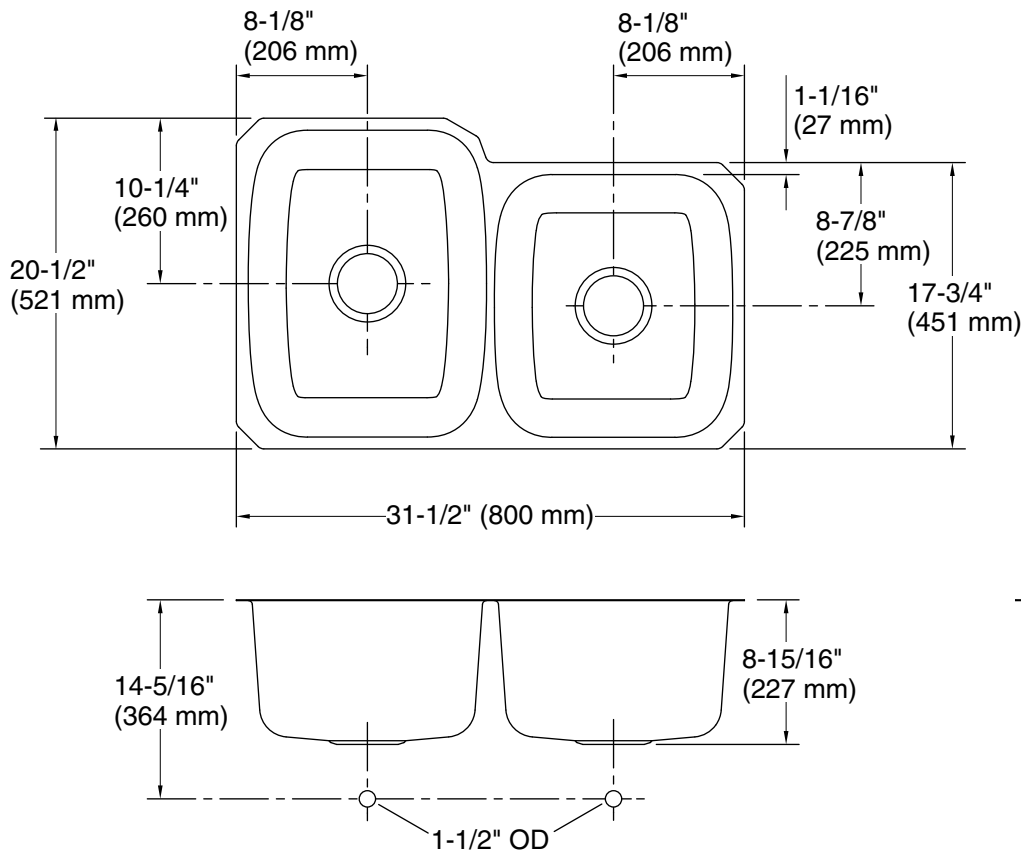

Ballad™
31-1/2" undermount double-bowl kitchen sink
K-5691

Features

- 36" minimum base cabinet width
- Large/medium bowls
- 9" (229 mm) depth provides generous workspace
- Includes installation hardware

Technical Information

All product dimensions are nominal.

Bowl configuration: Off-set Large/small

Min. base cabinet width: 36" (914 mm)

Bowl area (Left):
 Length: 14-3/16" (360 mm)
 Width: 18-7/16" (468 mm)
 Bowl depth: 8-11/16" (221 mm)
 Water depth: 8-11/16" (221 mm)

Bowl area (Right):
 Length: 14-3/16" (360 mm)
 Width: 15-11/16" (398 mm)
 Bowl depth: 8-11/16" (221 mm)
 Water depth: 8-11/16" (221 mm)

Drain hole: 3-5/8" (92 mm)

Template: Under-mount, 1357118-7, required, not included