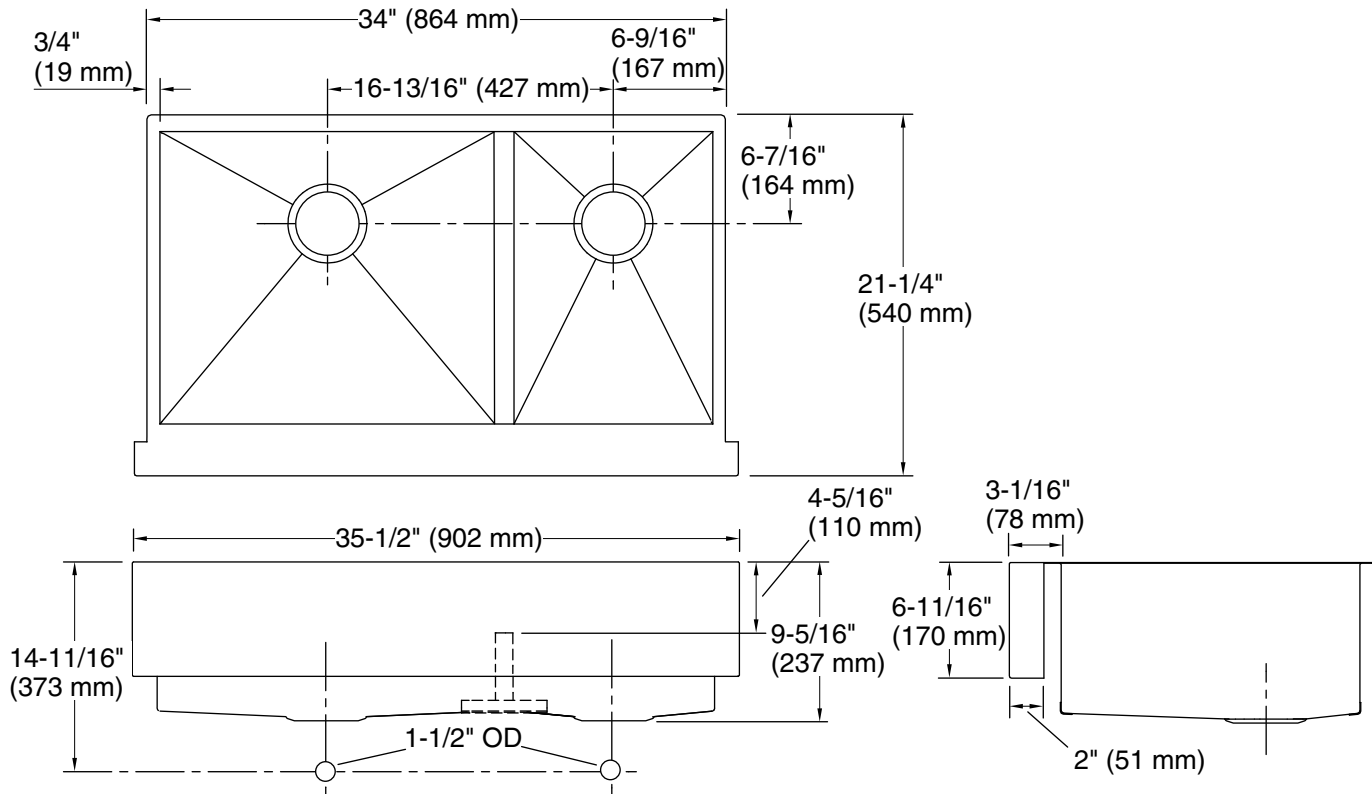

Vault™

Smart Divide® 35-1/2" undermount double-bowl
farmhouse kitchen sink
K-3945

Features

- 36" minimum base cabinet width
- Large/medium bowls
- 9" (229 mm) depth provides generous workspace
- Short apron allows sink to be used in most standard cabinetry or retrofitted to existing standard cabinetry
- Self-Trimming® apron overlaps cabinet face for easy installation and beautiful results
- Smart Divide® feature offers a lower bowl divider that increases workspace versatility
- Rear drain placement increases cabinet storage space underneath sink
- Includes installation hardware and bottom sink rack

See website for detailed warranty information.

Technical Information

All product dimensions are nominal.

Bowl configuration: Off-set Large/small

Min. base cabinet width: 36" (914 mm)

Bowl area (Left): Length: 19-11/16" (500 mm)
 Width: 17-3/16" (437 mm)
 Bowl depth: 9" (229 mm)

Bowl area (Right): Length: 11-11/16" (297 mm)
 Width: 17-3/16" (437 mm)
 Bowl depth: 9" (229 mm)

Drain hole: 3-11/16" (94 mm)

Template: 1166719-7, required, included

Notes

Install this product according to the installation instructions.