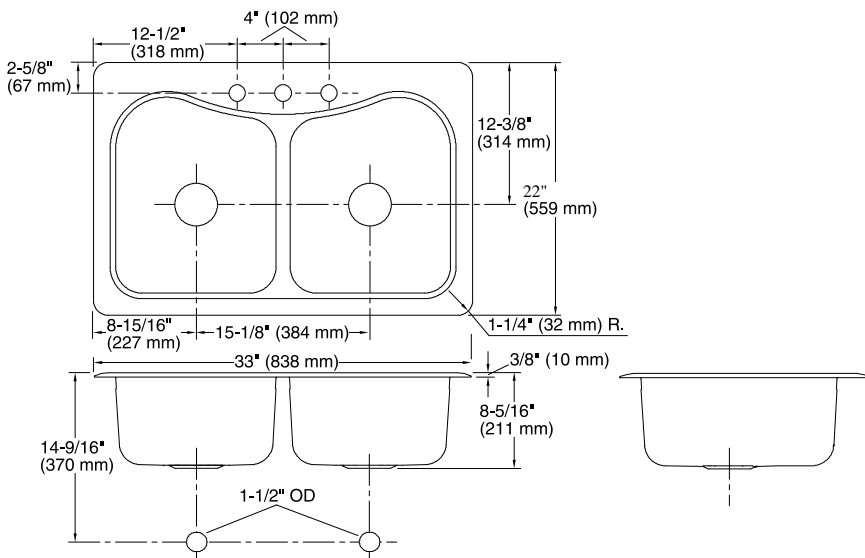

### Features

- 36" minimum base cabinet width
- Double-equal bowls
- 8" (203 mm) depth
- Three faucet holes
- Includes hardwood cutting board
- Includes installation hardware

### Technical Information

All product dimensions are nominal.

Bowl configuration: Double equal

Cutout: Top-mount, 32-1/2" x 21-1/2" (826 mm x 546 mm) with 1" (25 mm) radius corners

Center(s): 8

Bowl area (Left): Length: 17-1/16" (433 mm)  
Width: 13-15/16" (354 mm)  
Bowl depth: 8-5/16" (211 mm)  
Water depth: 8" (203 mm)

Bowl area (Right): Length: 17-1/16" (433 mm)  
Width: 13-15/16" (354 mm)  
Bowl depth: 8-5/16" (211 mm)  
Water depth: 8" (203 mm)

Number of deck holes: 3

Faucet hole spacing: 8" (203 mm)

Faucet hole(s): 1-7/16" (37 mm)

Drain hole: 3-5/8" (92 mm)