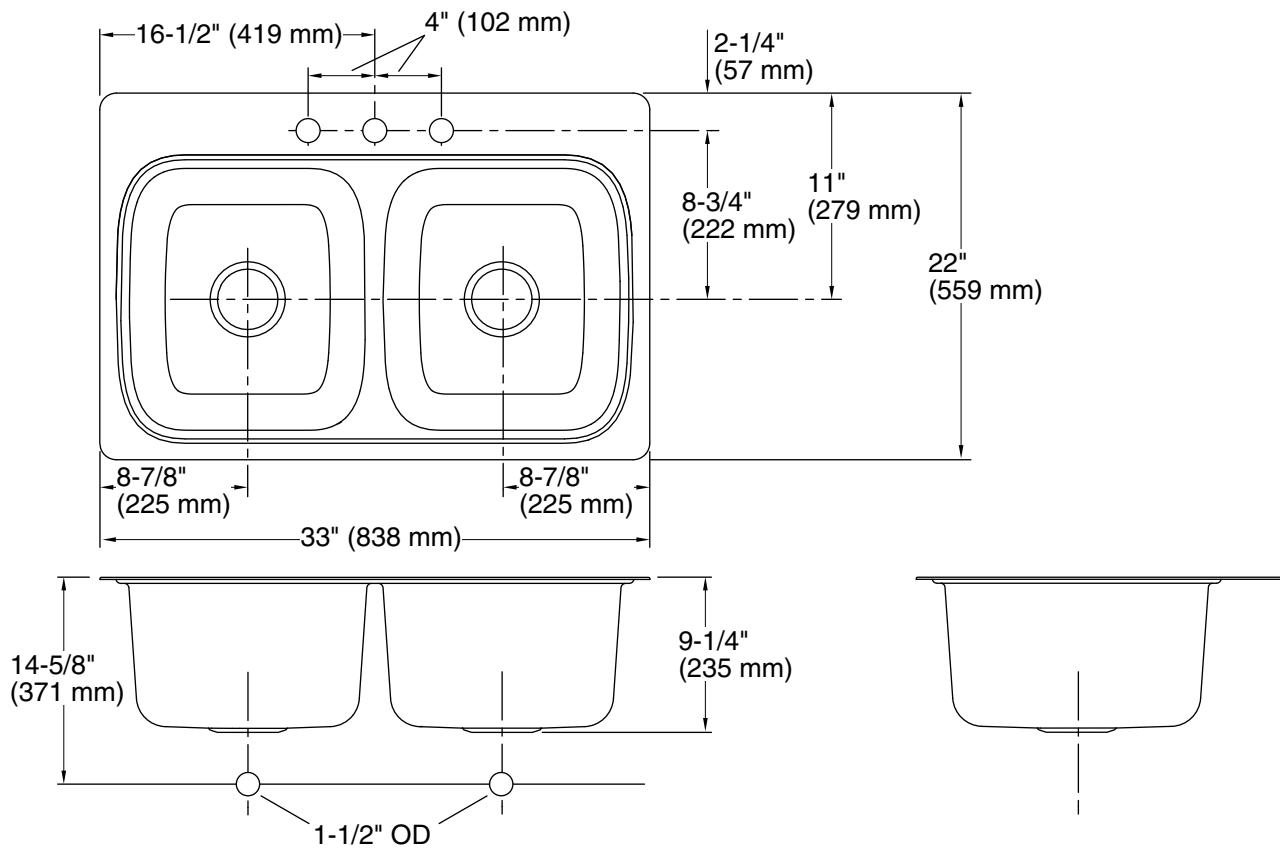

Verse™

33" top-mount double-bowl kitchen sink
K-5267-3

Features

- 36" minimum base cabinet width
- Double-equal bowls
- 9" (229 mm) depth provides generous workspace
- Three faucet holes
- Includes installation hardware

11-11-2023 21:20 - US/CA

THE BOLD LOOK
OF **KOHLER®**

Technical Information

All product dimensions are nominal.

Bowl configuration: Double equal

Center(s): 4

Min. base cabinet width: 36" (914 mm)

Bowl area: Length: 14-3/16" (361 mm)
 Width: 15-11/16" (399 mm)
 Bowl depth: 9" (229 mm)
 Water depth: 9" (229 mm)

Faucet hole spacing: 4" (102 mm)

Drain hole: 3-5/8" (92 mm)

Notes

Install this product according to the installation instructions.