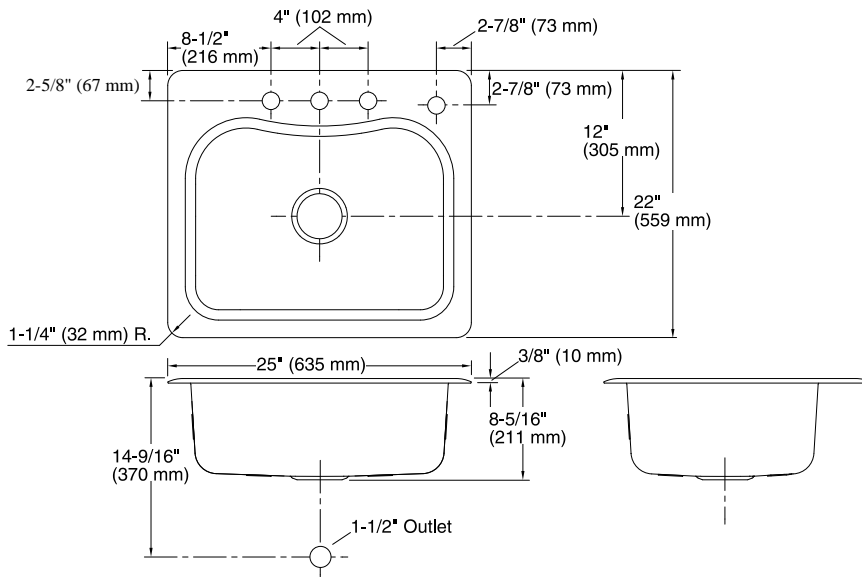

Technical Information

All product dimensions are nominal.

Bowl configuration:	Single
Cutout:	Top-mount, 24-1/2" x 21-1/2" (622 mm x 546 mm) with 1" (25 mm) radius corners
Center(s):	4
Min. base cabinet width:	27" (686 mm)
Bowl area:	Length: 21-1/8" (537 mm) Width: 15-11/16" (398 mm) Bowl depth: 8-5/16" (211 mm) Water depth: 8" (203 mm)
Number of deck holes:	4
Faucet hole spacing:	4" (102 mm)
Faucet hole(s):	1-7/16" (37 mm)
Drain hole:	3-5/8" (92 mm)

Notes

Install this product according to the installation instructions.