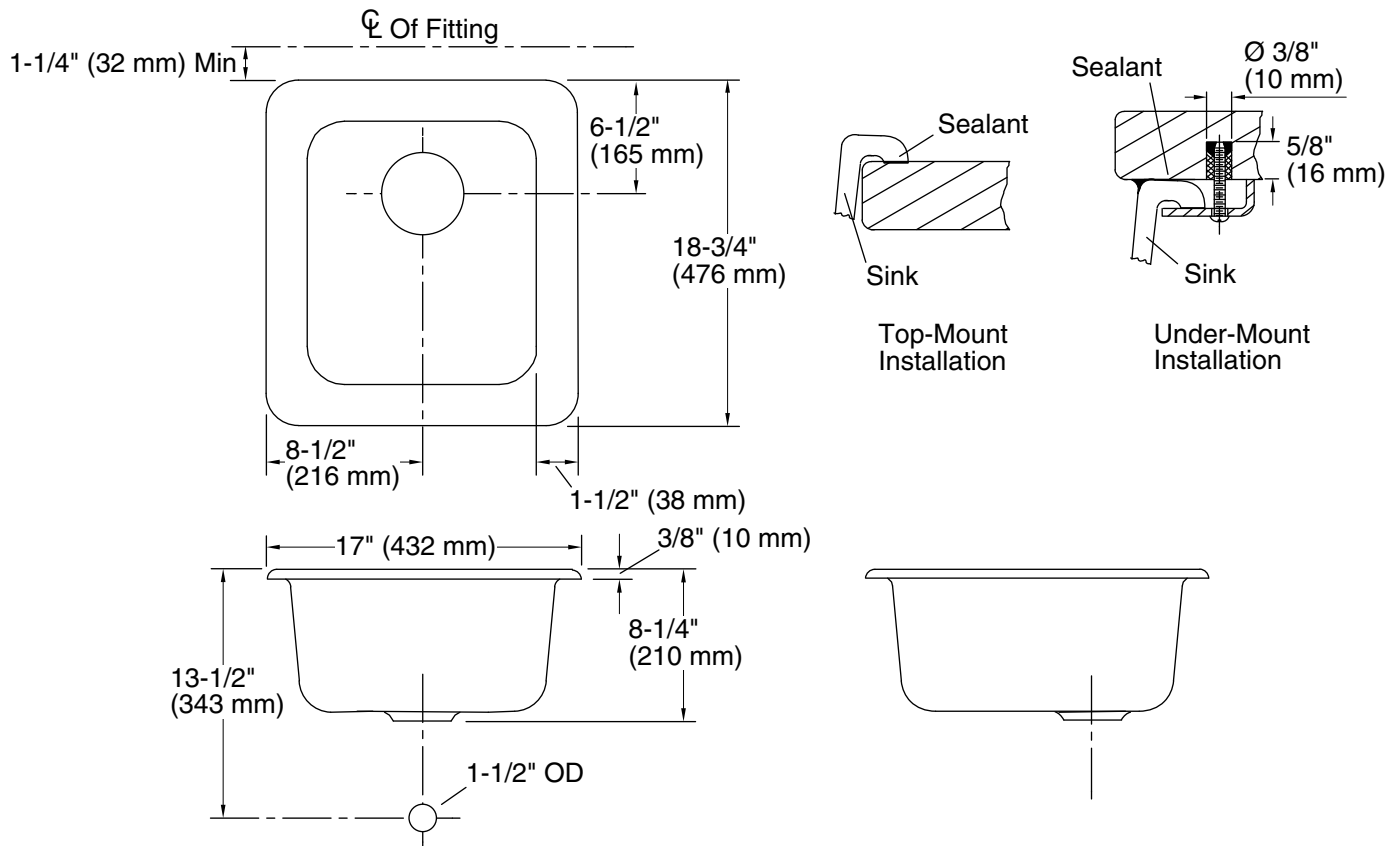

**Iron/Tones®**  
17" top-/undermount single-bowl bar sink  
**K-6584**

**Features**

- 18" (457 mm) minimum base cabinet width
- Single bowl
- 7-1/2" (191 mm) depth

**Material**

- KOHLER® enameled cast iron

### Technical Information

All product dimensions are nominal.

Bowl configuration:	Single
Min. base cabinet width:	18" (457 mm)
Bowl area:	Length: 14" (356 mm) Width: 16" (406 mm) Bowl depth: 7-1/2" (191 mm)
Drain hole:	3-7/8" (98 mm)
Template:	114332-7, required, included

### Notes

Install this product according to the installation instructions.

Refer to install instructions included with fixture before beginning installation.

Supplied bowl clamp assemblies require 1" (25 mm) minimum countertop thickness. Installer must supply hardware for thinner countertops.

For multiple bowl under-mount installations, a minimum distance of 3-3/8" (86 mm) is required between bowls. Countertop supplier to determine required support.