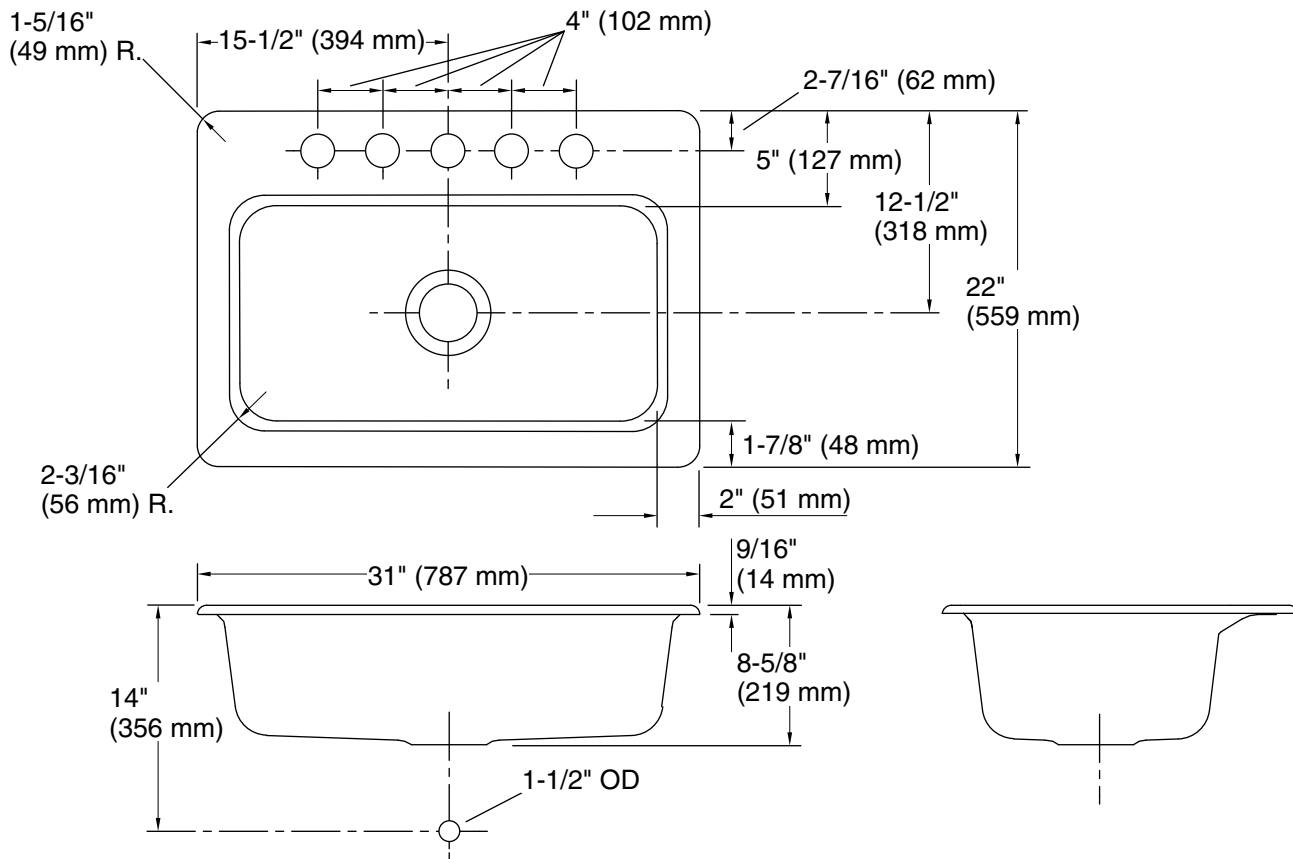

Bakersfield™

31" undermount single-bowl kitchen sink
K-5832-5U

Features

- 33" (838 mm) minimum base cabinet width
- Single bowl
- 8" (203 mm) depth
- Five oversized faucet holes
- Oversized holes allow for easy installation of faucets and accessories
- Sink drain with strainer sold separately

Color	Code	Description
	0	White
	96	Biscuit
	7	Black Black™

Technical Information

All product dimensions are nominal.

Bowl configuration: Single

Min. base cabinet width: 33" (838 mm)

Bowl area: Length: 27" (686 mm)
Width: 15" (381 mm)
Bowl depth: 8" (203 mm)

Number of deck holes: 5

Faucet hole(s): 2-3/8" (60 mm)

Drain hole: 3-5/8" (92 mm)

Template: 1139754-7, required, included

Notes

Install this product according to the installation instructions.

Faucet holes in under-mount fixture are oversized at \varnothing 2-3/8" (60 mm). Drill faucet holes in counter according to fitting rough-in.