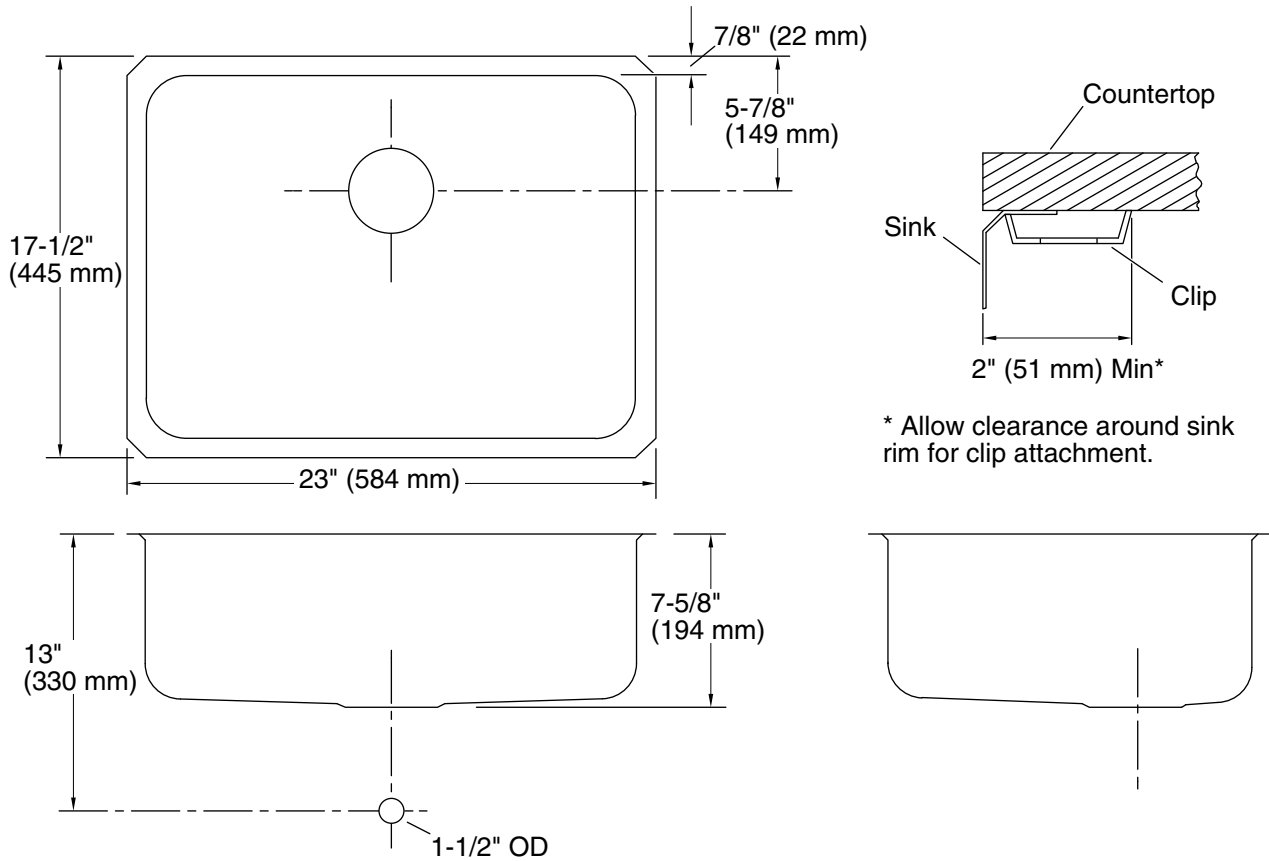

Undertone®
23" undermount single-bowl kitchen sink
K-3332

Features

- 27" (686 mm) minimum base cabinet width
- Single bowl
- 7-1/2" (191 mm) depth
- Rear drain placement increases cabinet storage space underneath sink
- Includes installation hardware

Technical Information

All product dimensions are nominal.

Min. base cabinet width: 27" (686 mm)

Bowl area (Center): Length: 21-1/4" (540 mm)
Width: 15-3/4" (400 mm)
Bowl depth: 7-1/2" (191 mm)
Water depth: 7-1/2" (191 mm)

Drain hole: 3-3/4" (94 mm)

Template: 113193-7, required, included

Notes

Install this product according to the installation instructions.