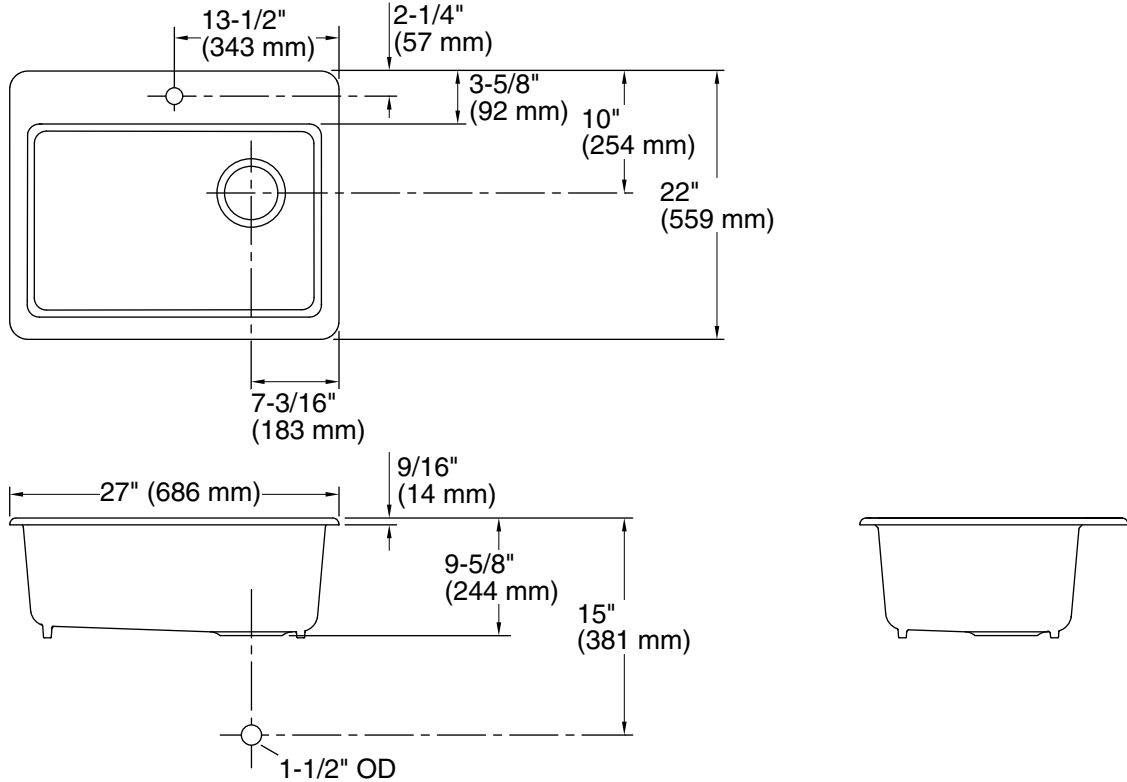

Features

- 30" (762 mm) minimum base cabinet width
- Single bowl
- 9" (229 mm) depth provides generous workspace
- Single faucet hole
- Bowl slopes toward drain to minimize water pooling
- Offset drain increases workspace in the sink and storage space underneath
- Includes K-9137 bottom sink rack

See website for detailed warranty information.

Available Colors/Finishes

Color tiles intended for reference only.

Color	Code	Description
	0	White
	96	Biscuit
	7	Black Black™

Technical Information

All product dimensions are nominal.

Bowl configuration: Single

Min. base cabinet width: 27" (686 mm)

Bowl area: Length: 24-1/4" (616 mm)
 Width: 17-1/4" (438 mm)
 Bowl depth: 9" (229 mm)
 Water depth: 9" (229 mm)

Drain hole: 3-7/8" (98 mm)