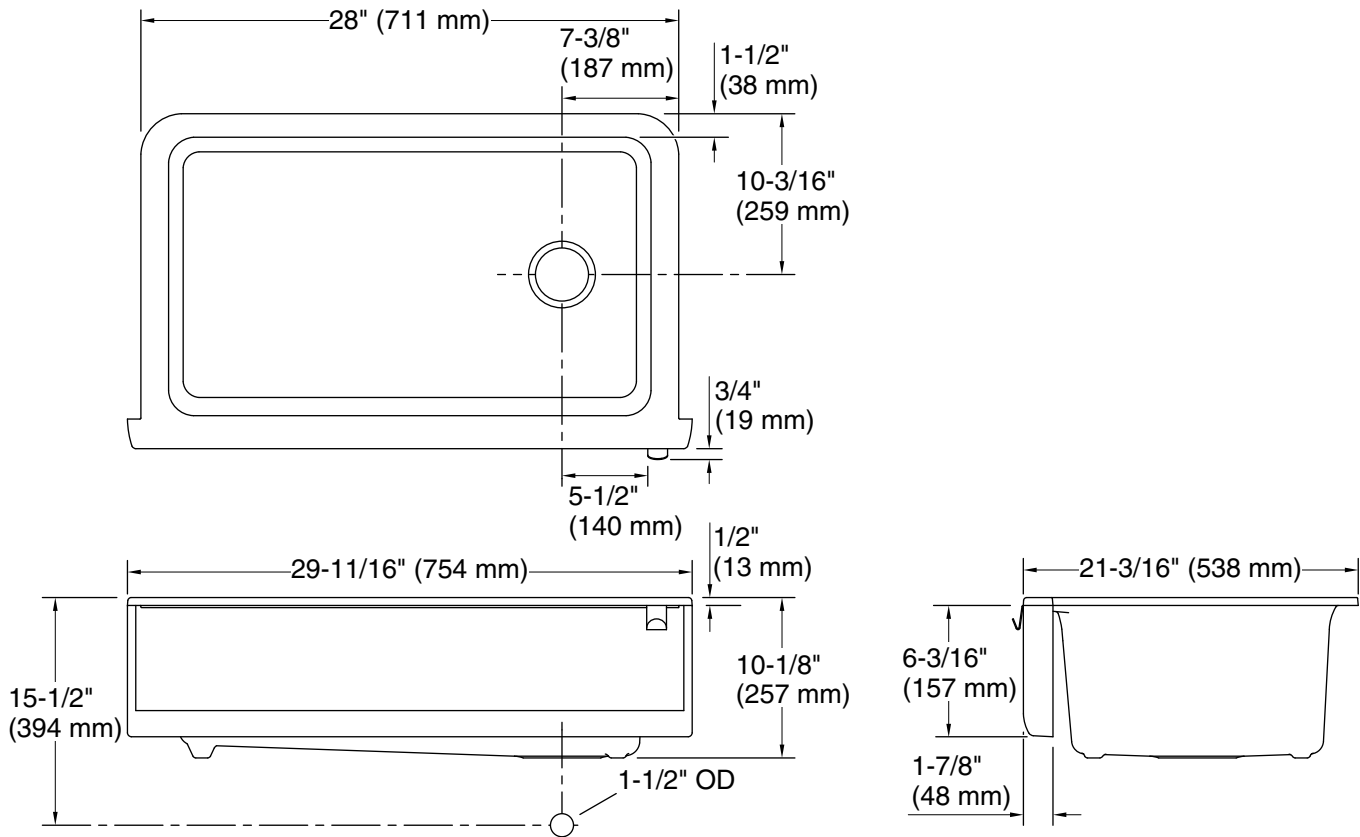

Technical Information

All product dimensions are nominal.

Min. base cabinet width: 30" (762 mm)

Bowl area (Only):
Length: 24-1/2" (622 mm)
Width: 17-5/8" (447 mm)
Bowl depth: 9-1/2" (241 mm)
Water depth: 9-1/2" (241 mm)

Template: Undermount, 1477787-7, required, included

Notes

Install this product according to the installation instructions.