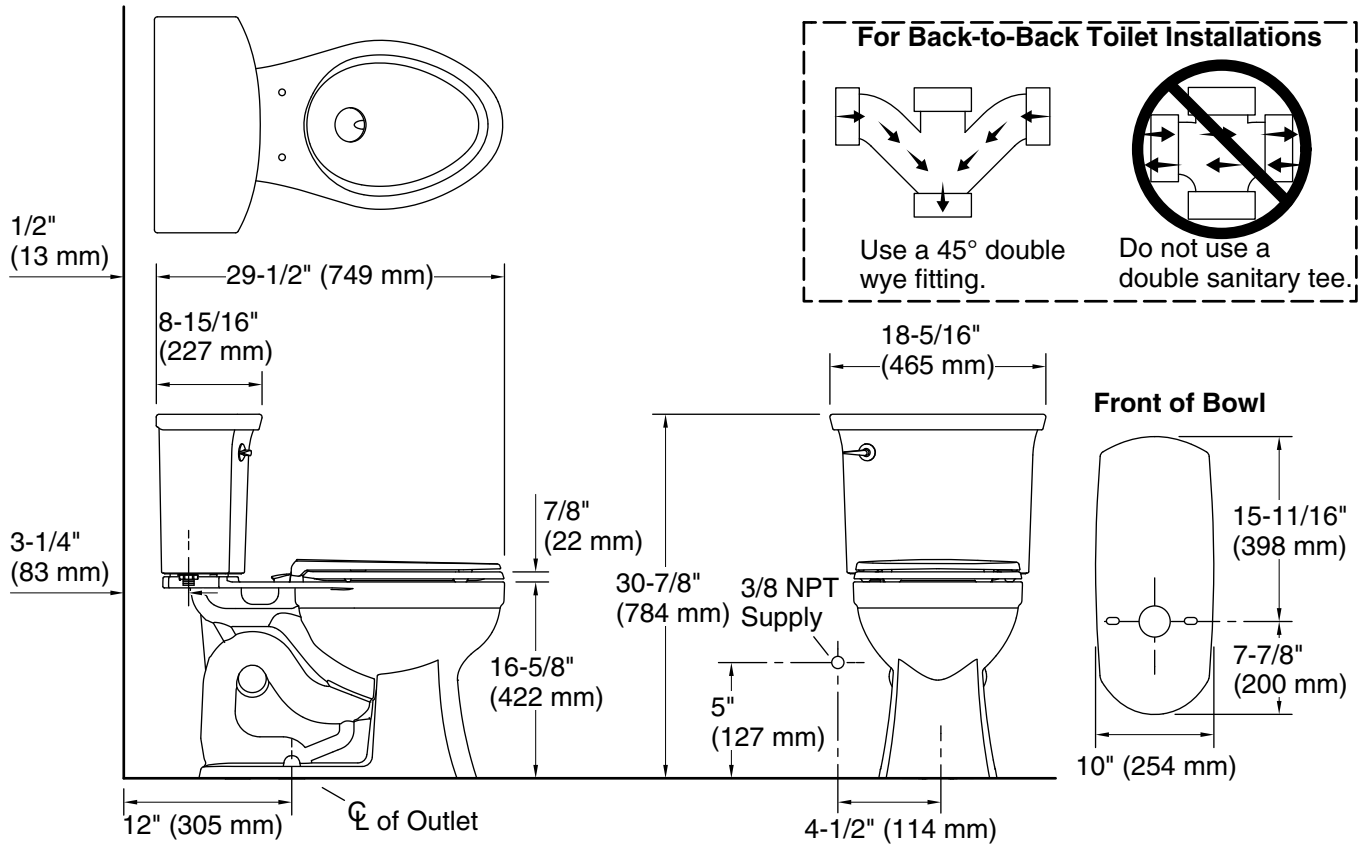

KOHLER®

Elmbrook™
The Complete Solution® two-piece elongated toilet,
1.28 gpf
K-33201

Features

- Two-piece design
- Elongated bowl offers added room and comfort
- Comfort Height® feature offers chair-height seating that makes sitting down and standing up easier for most adults
- 1.28 gpf (4.8 lpf)
- Left-hand Polished Chrome trip lever
- 2-1/8" (54 mm) fully glazed trapway
- Revolution 360® flushing technology generates a forceful swirling motion to keep the bowl clean longer
- Sanitary guard where bowl and tank meet for ease of cleaning
- Quiet-Close™ elongated lid and seat prevents slamming
- The Complete Solution toilets provide everything you need, including bowl, tank, seat, wax ring, and hardware
- Coordinates with other products in the Elmbrook collection
- AquaPiston® canister optimizes the flow out of the tank, harnessing gravity and the natural powerful reducing cascade of water to increase the power and effectiveness of the flush
- Easy-to-flush canister design requires less force to actuate than a 3" (76 mm) flapper, and has 90% less exposed seal material which resists conditions that cause wear, tear, shrinkage and swelling

Installation

- Three-bolt quick-connect installation
- Standard 12" (305 mm) rough-in
- Supply line sold separately

Recommended Products/Accessories

K-5588 Purefresh® Deodorizing elongated toilet seat
K-5420 Low-Profile Bolt Caps
K-23726 Drain treatment

11-17-2023 21:26 - US

THE BOLD LOOK
OF **KOHLER®**

Technical Information

All product dimensions are nominal.

Toilet type:	Floor-mount
Waste Outlet:	Floor
Bowl shape:	Elongated
Flush type:	Revolution 360, AquaPiston
Trap passageway:	2-1/8" (54 mm)
Water surface size:	10" x 8" (254 mm x 203 mm)
Rim to water surface:	6-3/4" (171 mm)
Rough-in:	12" (305 mm)
Seat-mounting holes:	5-1/2" (140 mm)