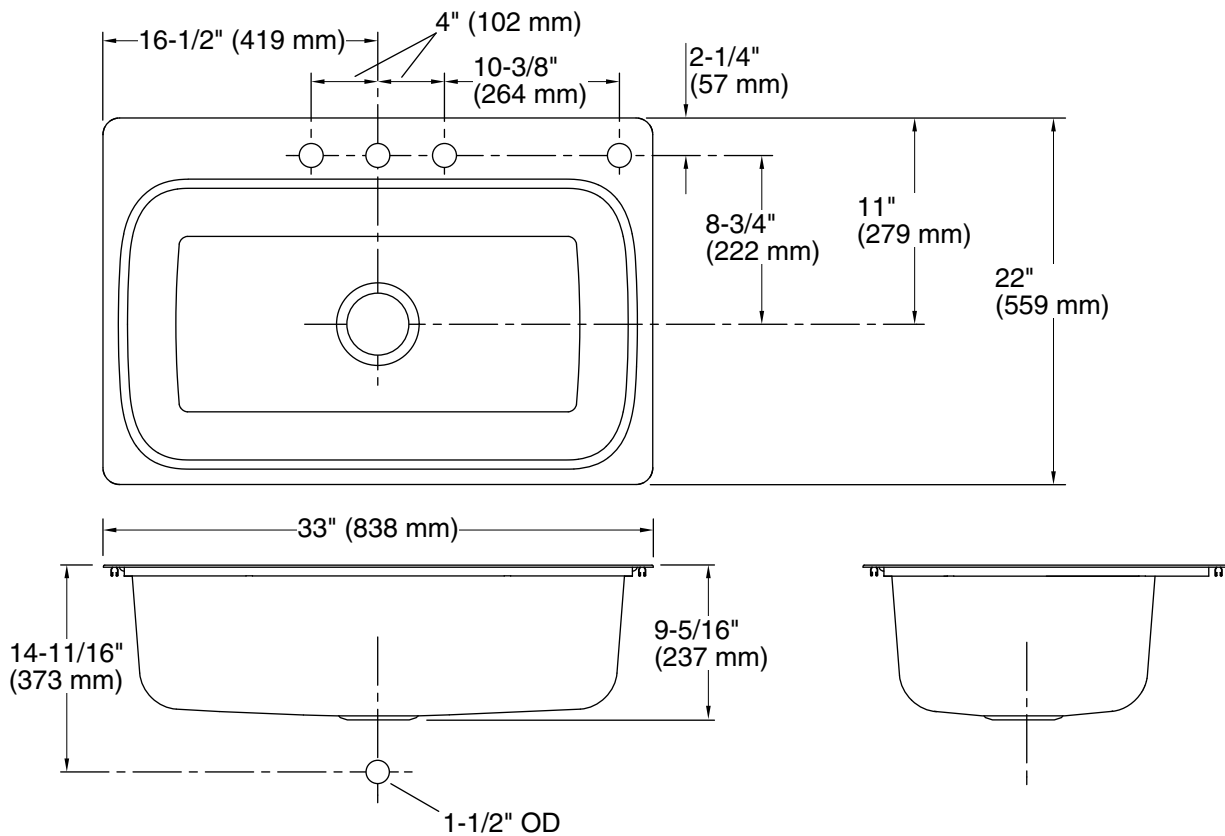

**Verse™**  
33" top-mount single-bowl kitchen sink  
**K-20060-4**

**Features**

- 36" minimum base cabinet width
- Single bowl
- 9" (229 mm) depth provides generous workspace
- Includes installation hardware
- Three faucet holes and one accessory hole to the right

### Technical Information

All product dimensions are nominal.

Center(s):	4
Min. base cabinet width:	36" (914 mm)
Bowl area (Only):	Length: 29-7/16" (748 mm) Width: 15-11/16" (399 mm) Bowl depth: 9" (229 mm) Water depth: 9" (229 mm)
Number of deck holes:	4
Faucet hole spacing:	4" (102 mm)
Faucet hole(s):	1-7/16" (37 mm)
Soap/Lotion hole:	1-7/16" (37 mm)
Drain hole:	3-3/4" (94 mm)