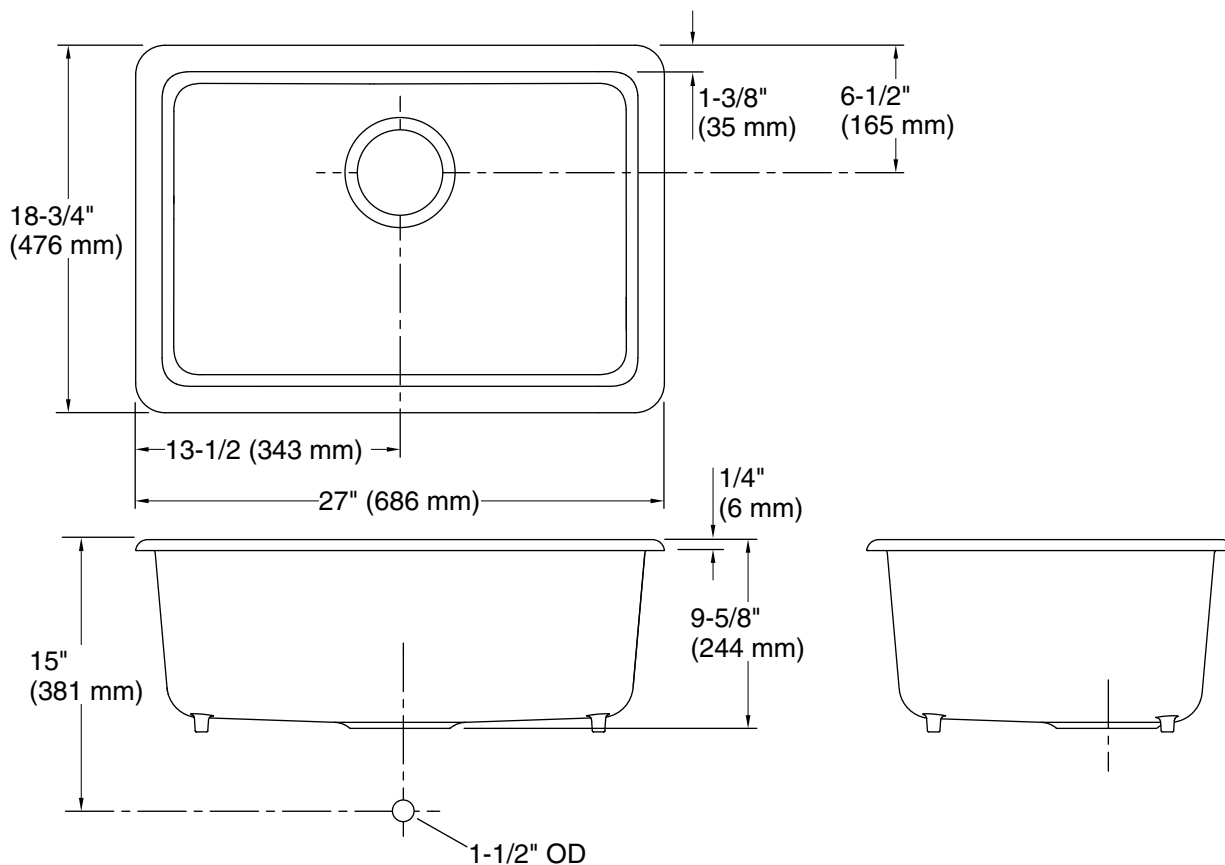

## Features

- 30" (762 mm) minimum base cabinet width
- Single bowl
- 9" (229 mm) depth provides generous workspace

## Technical Information

All product dimensions are nominal.

Bowl configuration: Single

Min. base cabinet width: 30" (762 mm)

Bowl area (Only):  
 Length: 24-5/16" (617 mm)  
 Width: 16-1/16" (408 mm)  
 Bowl depth: 9" (229 mm)  
 Water depth: 9" (229 mm)