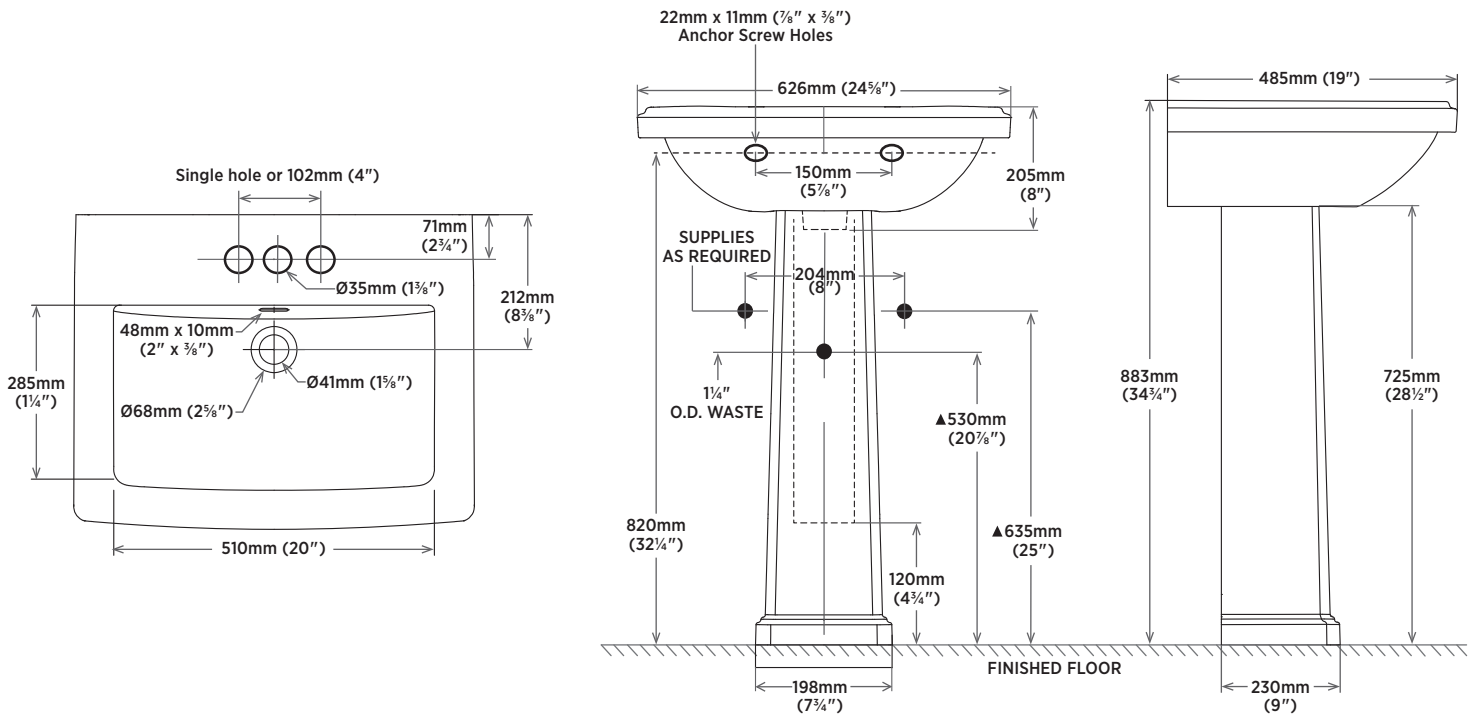

### DIMENSIONS:

626mm W x 485mm D x 883mm H  
 24<sup>5</sup>/<sub>8</sub>" W x 19" D x 34<sup>3</sup>/<sub>4</sub>" H

#### Leg:

Cube 1.49  
 GW 26 lbs

### TO BE SPECIFIED

Colour:  
 ■ Soft White

**NOTES:** Dimensions of fixtures are nominal and may vary within the range of tolerances established by ASME standard A112.19.2. These measurements are subject to change or cancellation. No responsibility is assumed for use of superseded or voided pages.

**NOTE:** ▲ Dimensions shown for location of supplied and waste are suggested. Actual dimensions must be taken from fixture.