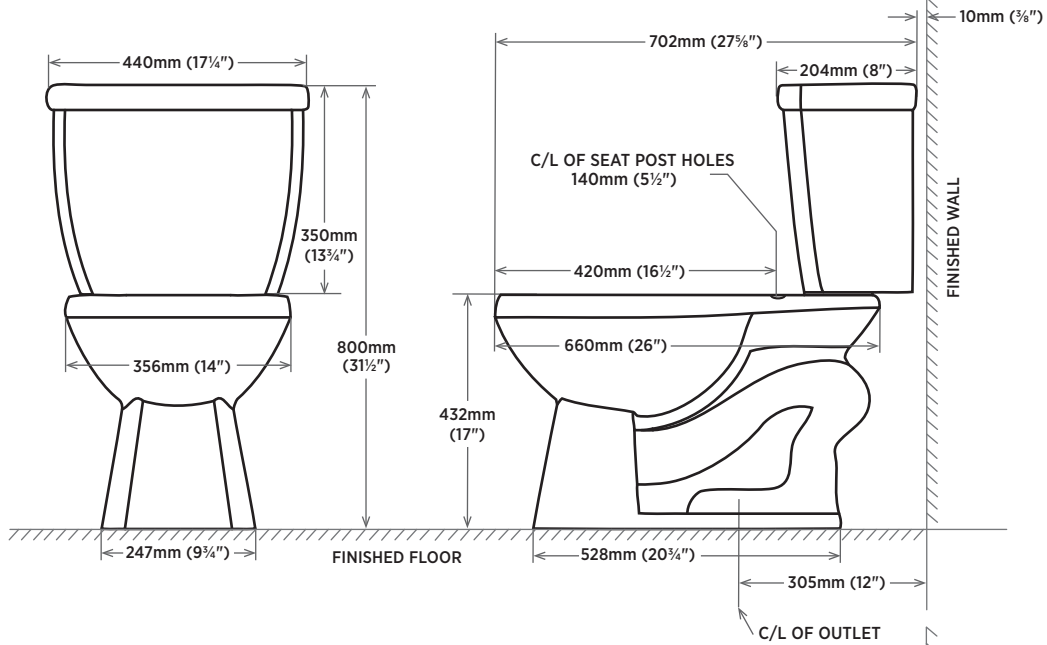

**C) CAVEN -
4722BRV**