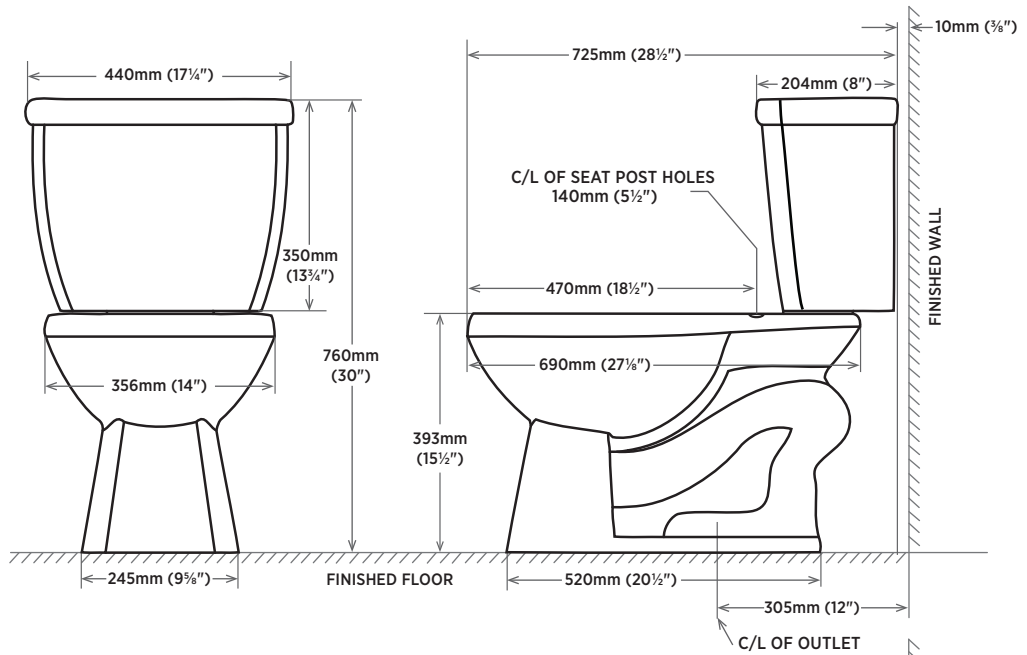

**B) CODY -
4722BEV**