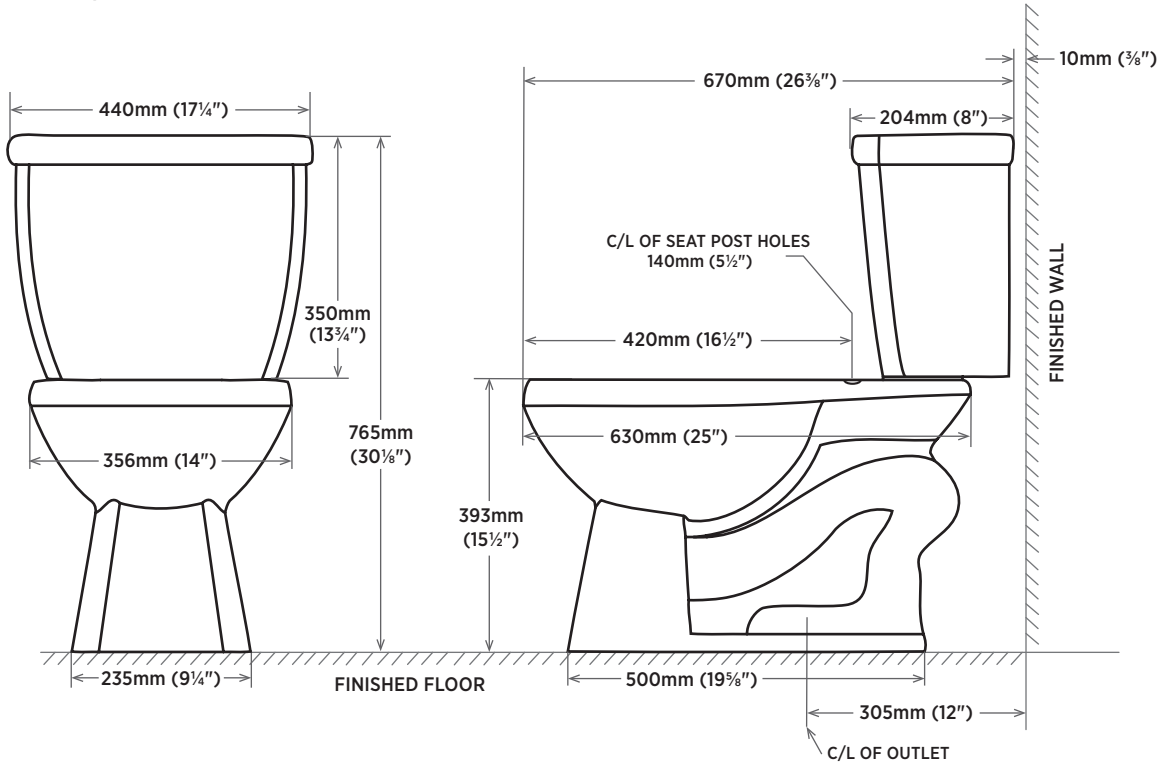

A) CARLIN - 4722BFV

PLEASE SEE PAGE 2 FOR MORE SPECIFICATIONS

PAGE 1/2

REVISED OCTOBER 2019

contrac

5970 CHEDWORTH WAY, UNIT B, MISSISSAUGA, ONTARIO, CANADA L5R 4G5 | CONTRAC.CA