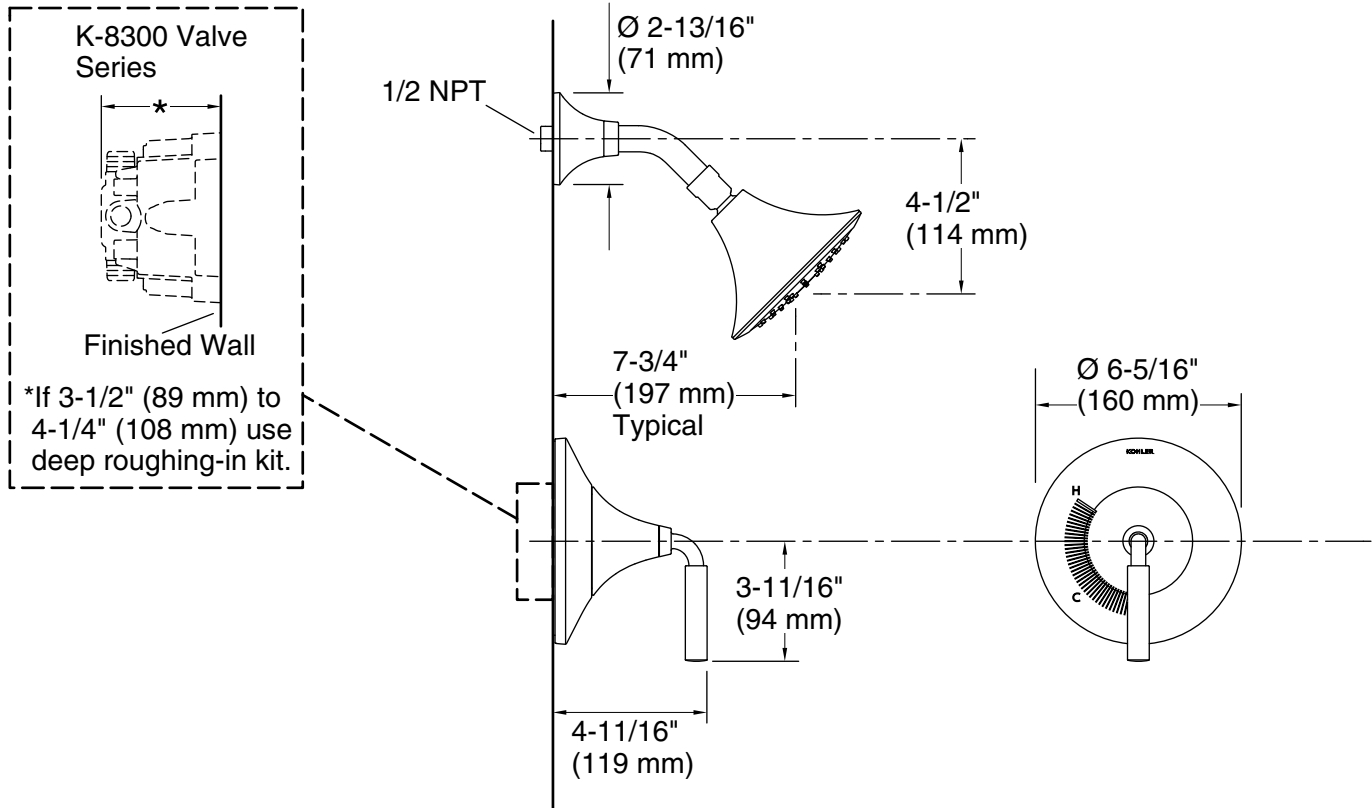

or

K-8300 Series Rite-Temp® Valve Body Rough-ins

K-8305 Series Rite-Temp® Cartridges

Adapters, Rough-in and Extension Kits

10350 Range: 3-1/2" (89 mm) -
4-1/4" (108 mm)

Recommended Products/Accessories

K-23723 Faucet cleaner

Technical Information

All product dimensions are nominal.

Drain included: No

Showerhead/Body Spray:

Rated maximum flow: 1.75 gal/min (6.6 l/min)

Pressure: 45 psi (3.1 bar)

Notes

Install this product according to the installation instructions.