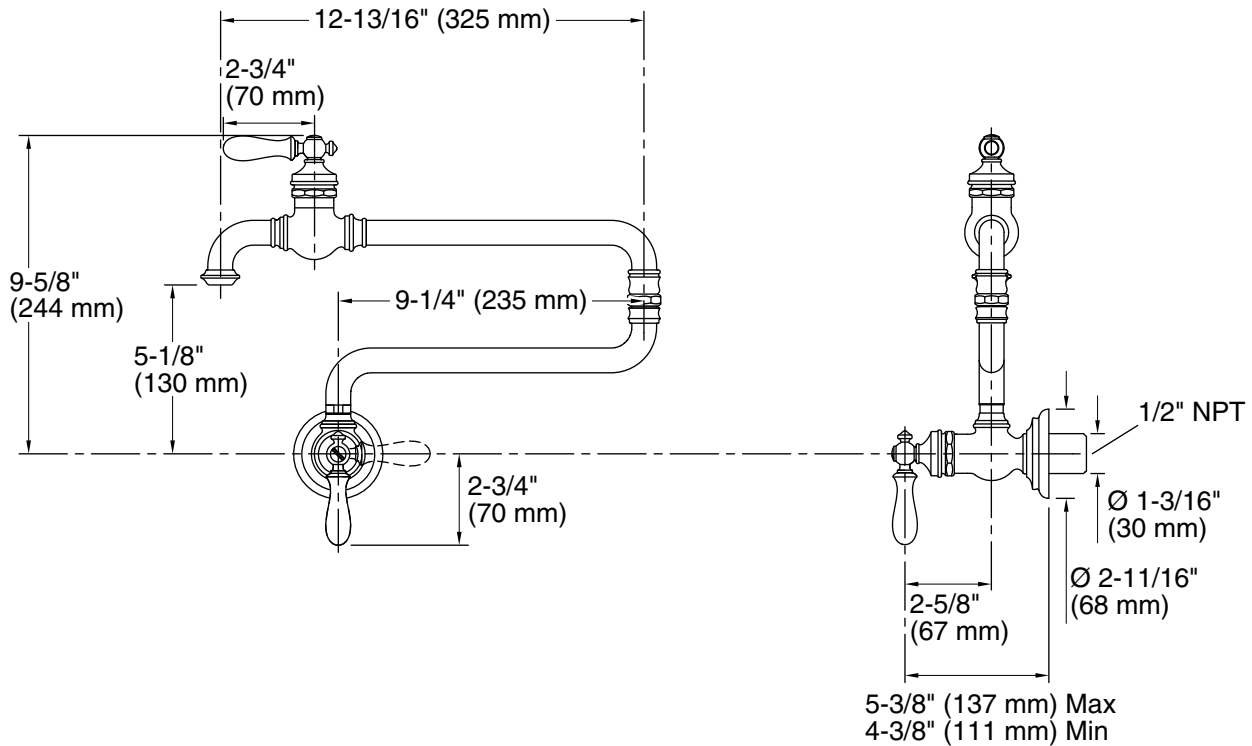

Features

- KOHLER® ceramic disc valves exceed industry longevity standards for a lifetime of durable performance
- Articulating spout with 360° rotation offers superior clearance for filling pots on cooktops and ranges
- Single lever handle with main lever shutoff
- 3.2 gpm (12.1 lpm) @ 60 psi (4.1 bar)
- Coordinates with other Artifacts kitchen products

Technical Information

All product dimensions are nominal.

Spout:

Spout reach: 22" (559 mm)

Notes

Install this product according to the installation guide.