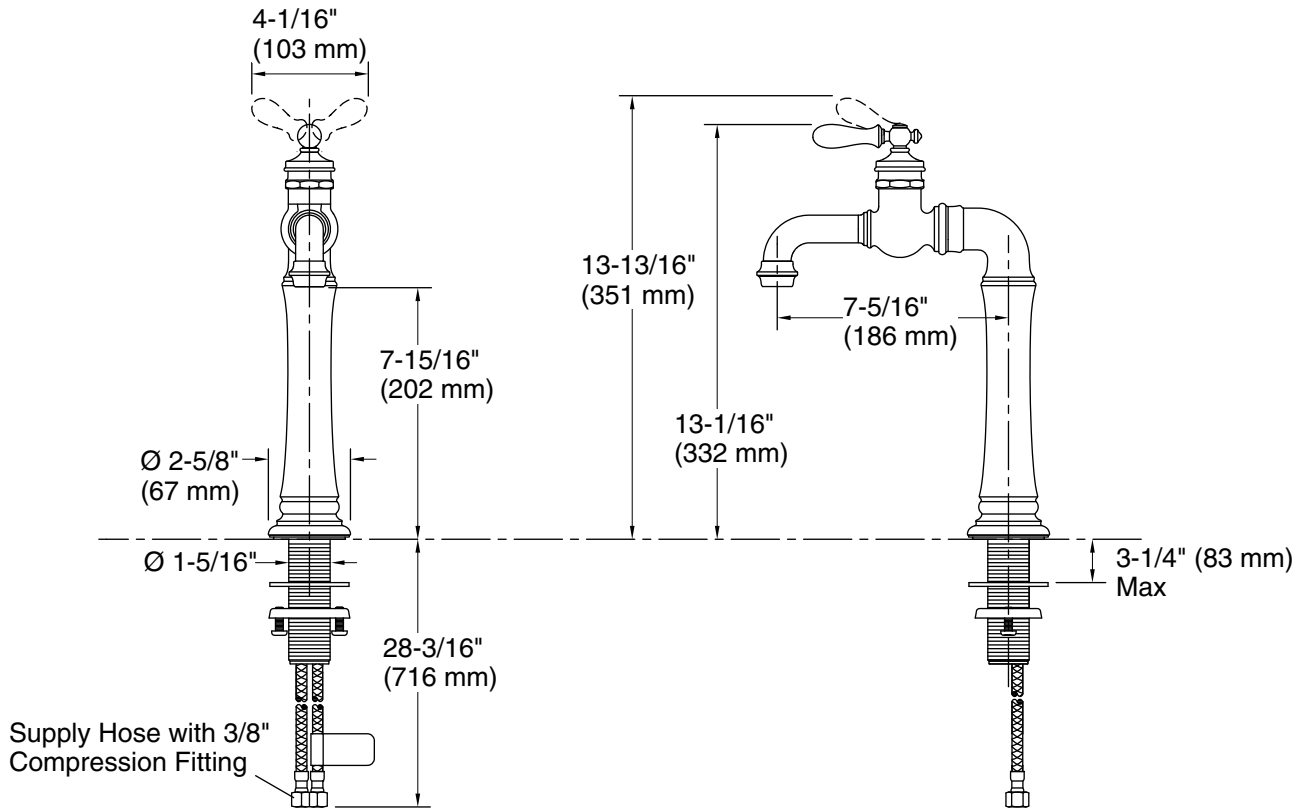

Features

- The vintage artisan inspired top-mount handle provides a unique statement to any kitchen
- KOHLER® ceramic disc valves exceed industry longevity standards for a lifetime of durable performance
- Single lever handle is simple to use and makes adjusting water temperature easy
- Temperature memory allows faucet to be turned on and off at the temperature set during prior usage
- 1.5 gpm (5.7 lpm) maximum flow rate at 60 psi (4.14 bar)

Material

- Premium metal construction for durability and reliability

Installation

- Flexible connections for easy installation
- Single-hole installation

Adapters, Rough-in and Extension Kits

1012715 Range: 3-1/4" (83 mm) -
5-3/8" (137 mm)

Technical Information

All product dimensions are nominal.

Spout:

Spout reach: 7-5/16" (186 mm)

Notes

Install this product according to the installation guide.