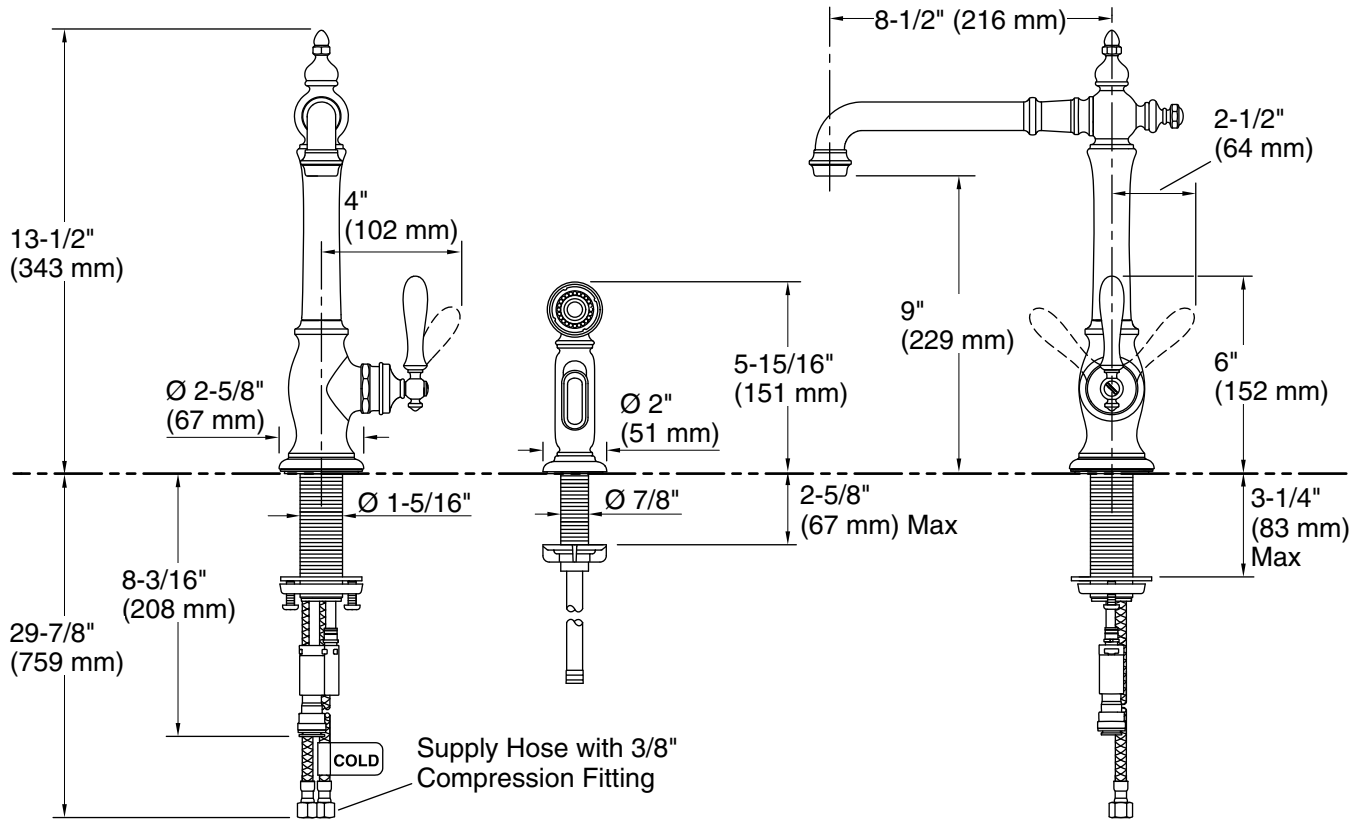

### Technical Information

All product dimensions are nominal.

#### Spout:

Spout reach: 8-1/2" (216 mm)