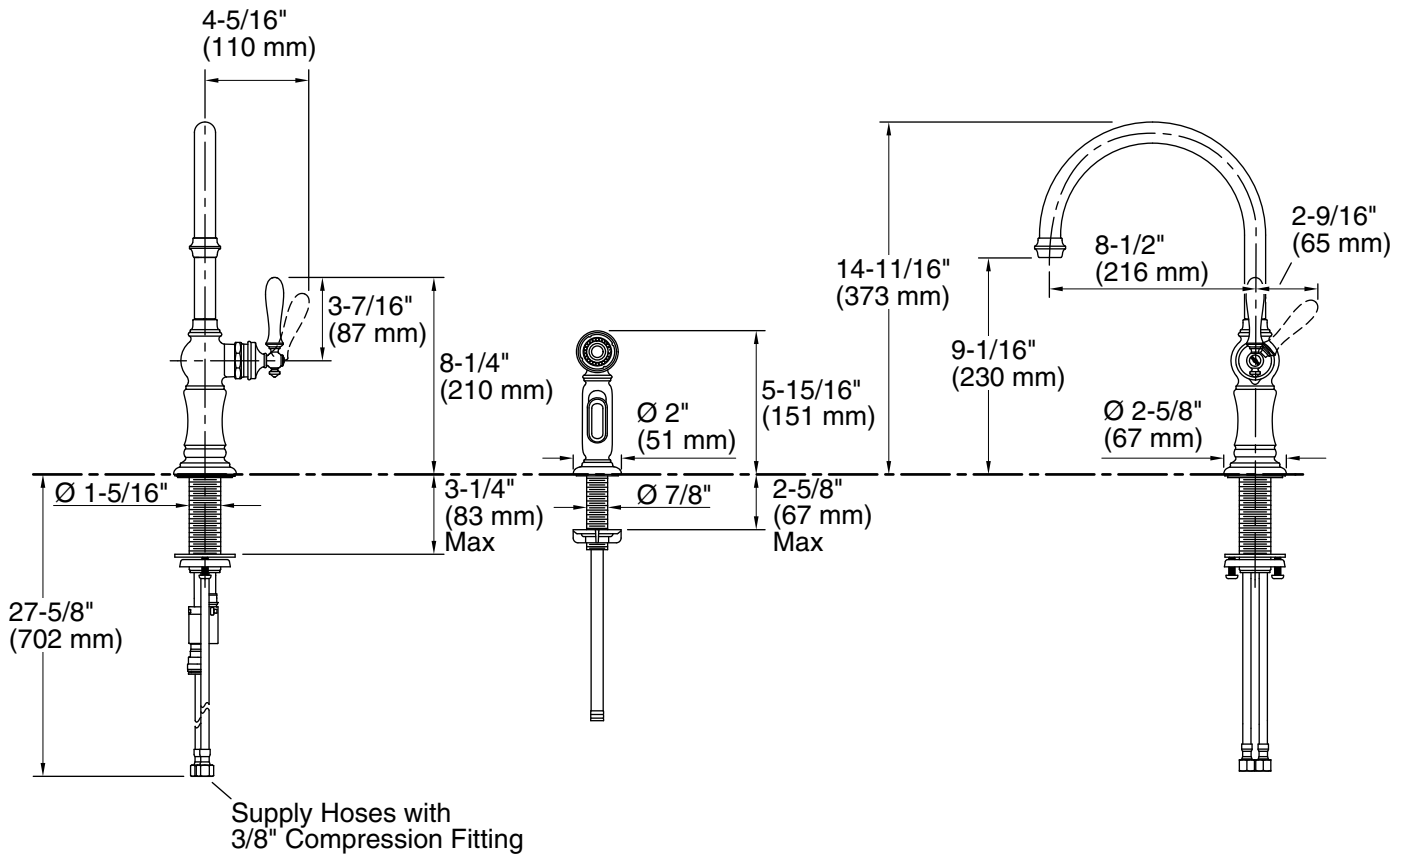

Installation

- For two-hole or four-hole installation (three-hole escutcheon available; sold separately, K-99272)
- Flexible connections for easy installation

Adapters, Rough-in and Extension Kits

1012715	Range: 3-1/4" (83 mm) - 5-3/8" (137 mm)
1030920	Range: 2-5/8" (67 mm) - 3-3/4" (95 mm)

Technical Information

All product dimensions are nominal.

Spout:

Spout reach: 8-1/2" (216 mm)

Notes

Install this product according to the installation guide.

Meets all local plumbing codes for backflow prevention requirements.