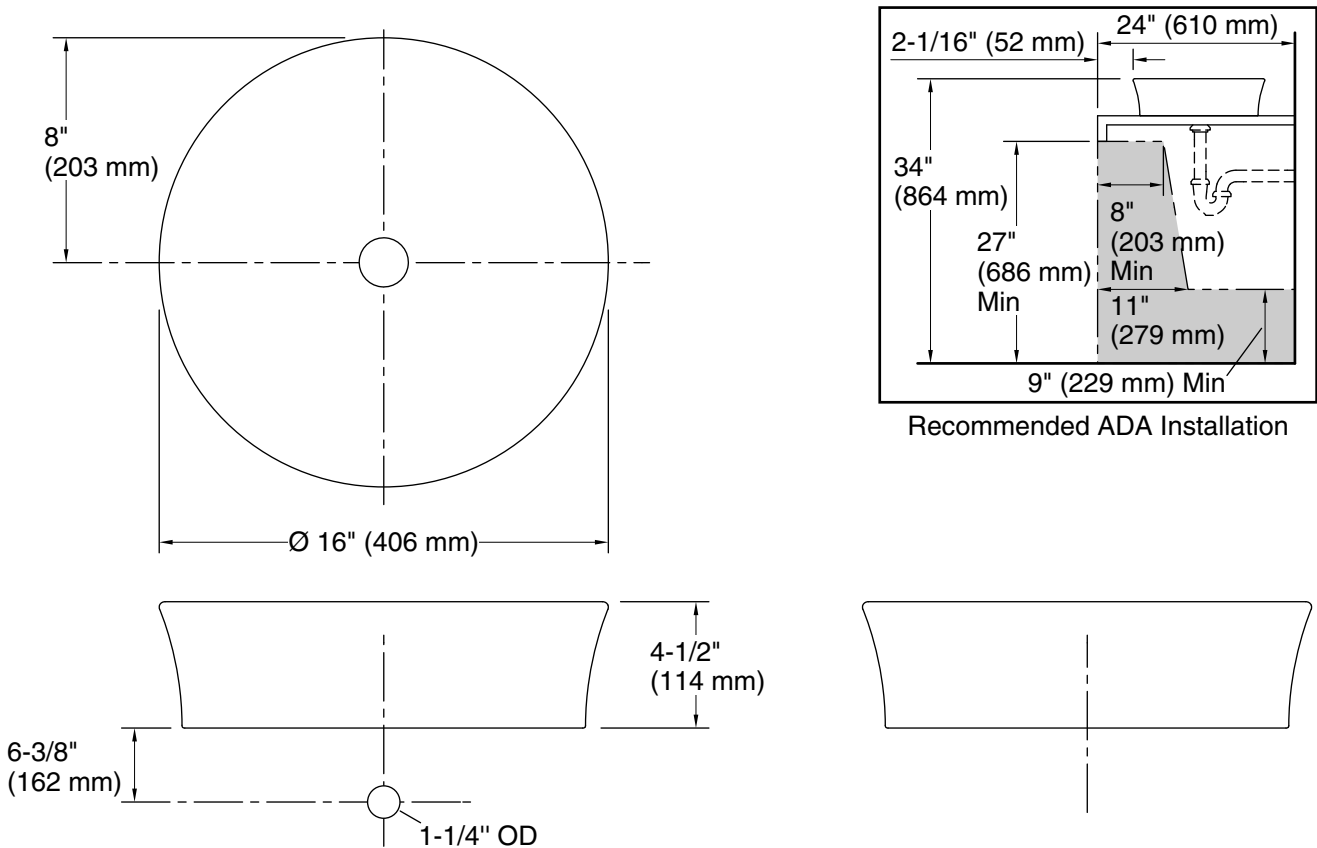

Technical Information

All product dimensions are nominal.

Bowl configuration:	Single
Bowl area (Center):	Length: 15-1/4" (387 mm) Width: 15-1/4" (387 mm) Bowl depth: 3-3/4" (95 mm) Water depth: 3-3/4" (95 mm)
With overflow:	No
Template:	Above-counter, 1329683-7, required, included

Notes

Install this product according to the installation instructions.

Both the product and the drain to be installed using clear, 100% Silicone sealant.

NOTICE: Countertop manufacturer or cutter must use the cut-out template provided with the product, or a current one provided by Kohler Co. (call 1-800-4-KOHLER). Kohler Co. is not responsible for cutout errors when the incorrect cut-out template is used.

ADA, CSA B651 compliant when installed to the specific requirements of these regulations.