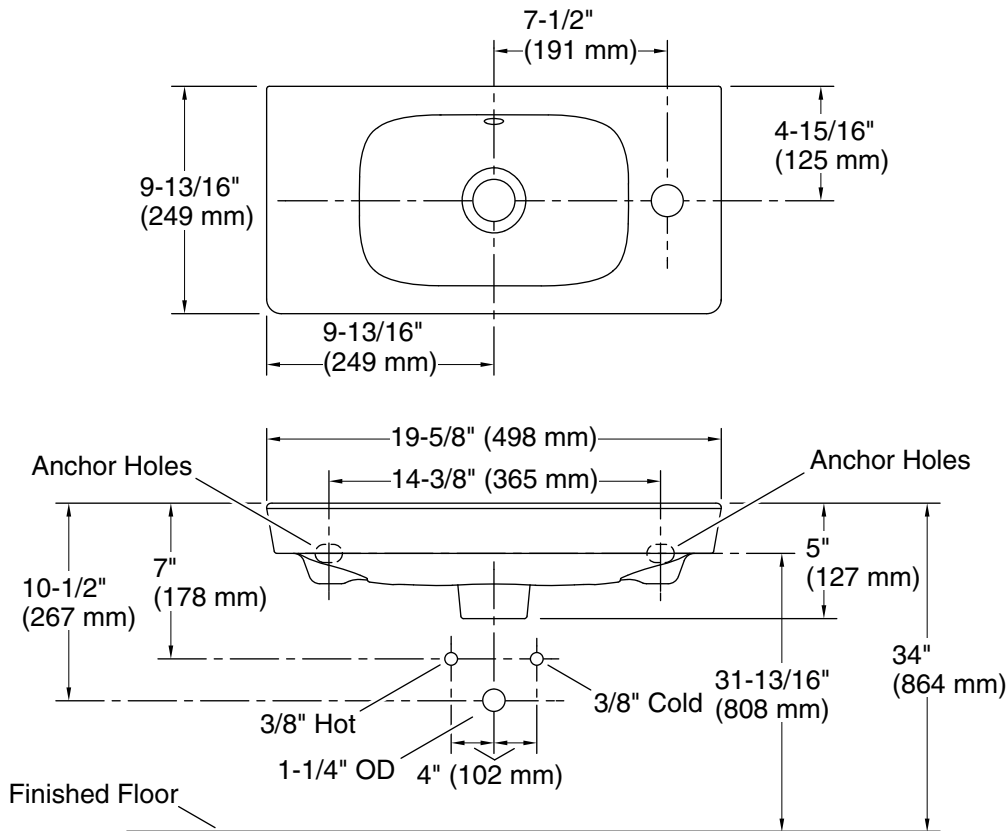

### Installation

- Wall-mount

### Technical Information

All product dimensions are nominal.

Bowl area (Only): Length: 11-5/8" (295 mm)  
 Width: 7-3/8" (187 mm)  
 Bowl depth: 3-1/2" (89 mm)

With overflow: Yes

Number of deck holes: 1