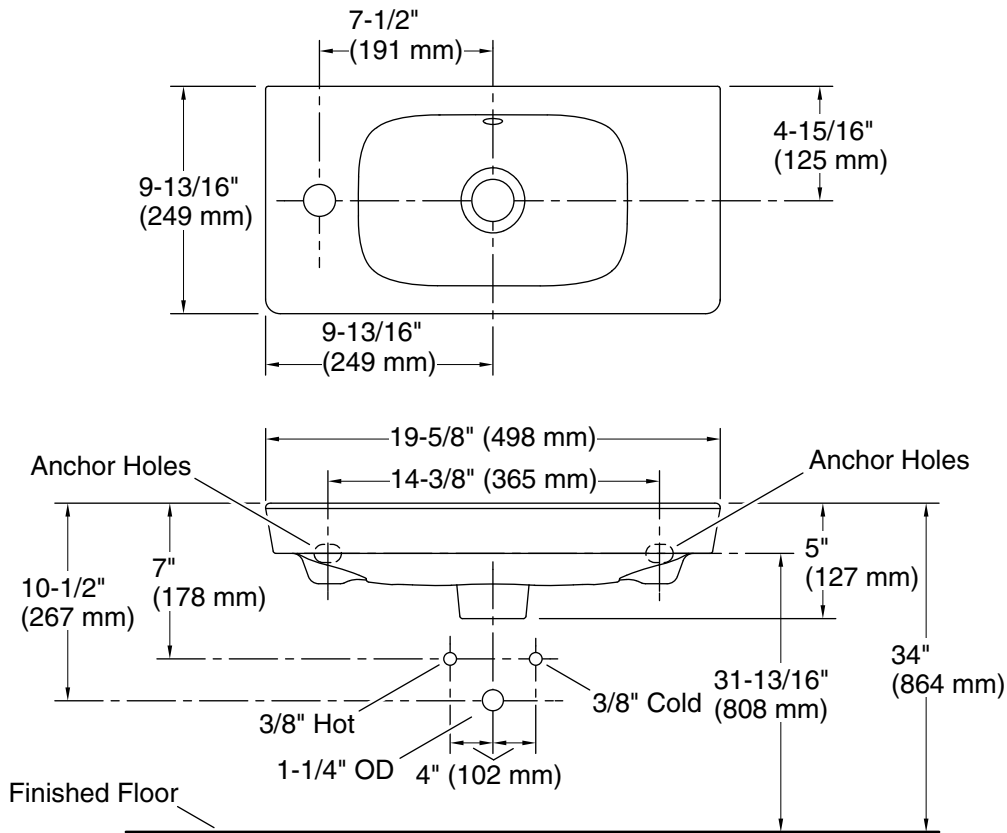

ModernLife®

19-1/2" rectangular wall-mount bathroom sink
K-80179-L

Features

- Rectangular basin
- With overflow
- Single faucet hole on left side
- Coordinates with other products in the ModernLife™ collection

Material

- Vitreous china

Installation

- Wall-mount

Recommended Products/Accessories

- K-23726 Drain treatment
- K-23725 Cast iron cleaner

Codes/Standards

ASME A112.19.2/CSA B45.1

KOHLER® One-Year Limited Warranty

See website for detailed warranty information.

Technical Information

All product dimensions are nominal.

Bowl area (Only): Length: 11-5/8" (295 mm)
 Width: 7-3/8" (187 mm)
 Bowl depth: 3-3/16" (81 mm)

With overflow: Yes

Number of deck holes: 1

Notes

Install this product according to the installation instructions.