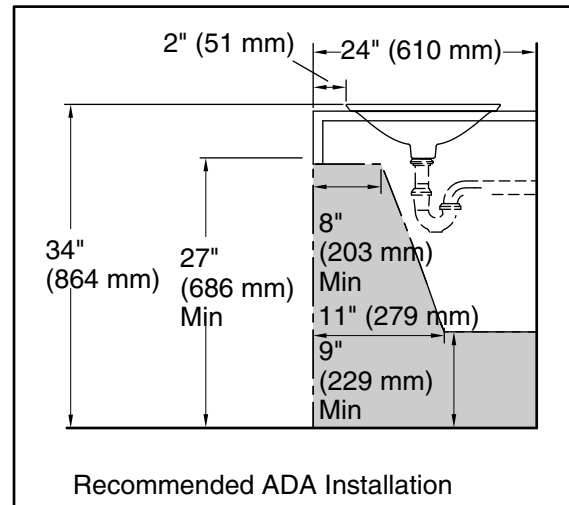

Technical Information

All product dimensions are nominal.

Bowl configuration: Single

Bowl area (Only): Length: 17-1/4" (437 mm)

Width: 17-1/4" (437 mm)

Bowl depth: 4" (102 mm)

Water depth: 4" (102 mm)

With overflow: No

Template: 1242827, required, included

Notes

Install this product according to the installation instructions.

NOTICE: Countertop manufacturer or cutter must use the cut-out template provided with the product, or a current one provided by Kohler Co. (call 1-800-4-KOHLER). Kohler Co. is not responsible for cutout errors when the incorrect cut-out template is used.

ADA, CSA B651 compliant when installed to the specific requirements of these regulations.