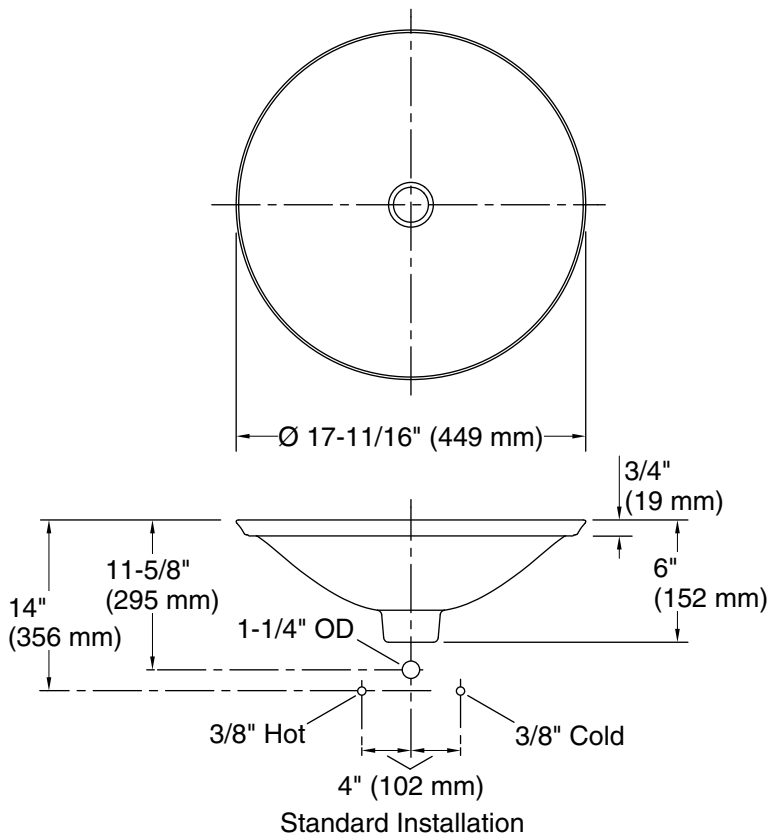

Features

- Round basin with subtle lift at edges
- Wading pool design accommodates a wide variety of faucets
- No faucet holes; requires wall- or counter-mount faucet

Material

- Vitreous china

Installation

See website for detailed warranty information.

Available Colors/Finishes

Color tiles intended for reference only.

Color	Code	Description
	0	White
	96	Biscuit
	7	Black Black™

Technical Information

All product dimensions are nominal.

Bowl configuration: Single

Bowl area (Only): Length: 17-1/4" (437 mm)

Width: 17-1/4" (437 mm)

Bowl depth: 4" (102 mm)

Water depth: 4" (102 mm)

With overflow: No

Template: 1242827, required, included

Notes