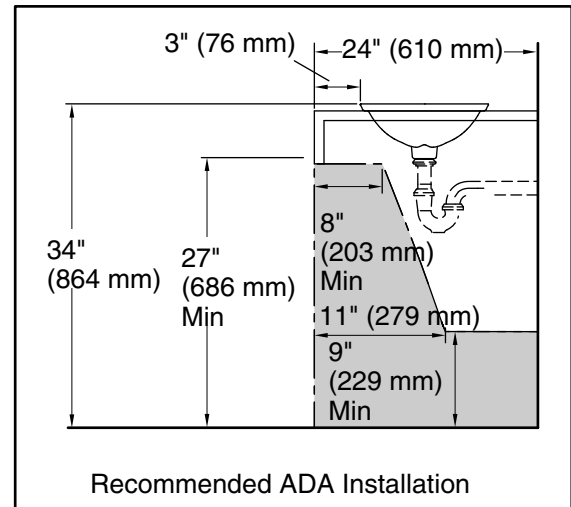

Technical Information

All product dimensions are nominal.

Bowl configuration: Single

Bowl area (Only): Length: 21-1/8" (536 mm)
Width: 14-9/16" (370 mm)
Bowl depth: 4-1/8" (105 mm)
Water depth: 4-1/8" (105 mm)

With overflow: No

Template: 1242828, required, included

Notes

Install this product according to the installation instructions.

NOTICE: Countertop manufacturer or cutter must use the cut-out template provided with the product, or a current one provided by Kohler Co. (call 1-800-4-KOHLER). Kohler Co. is not responsible for cutout errors when the incorrect cut-out template is used.

ADA, CSA B651 compliant when installed to the specific requirements of these regulations.