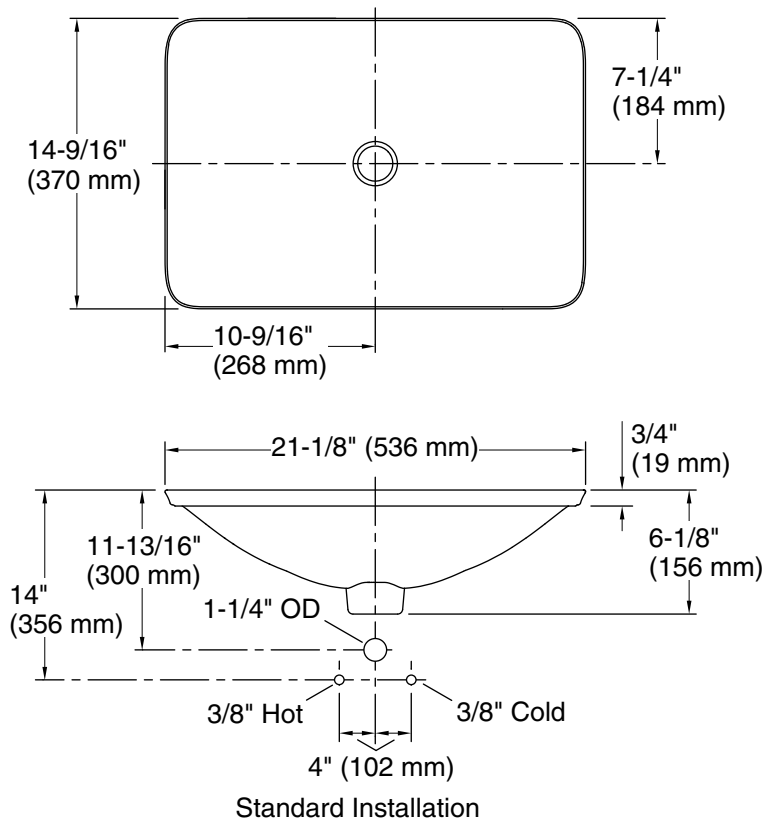

Technical Information

All product dimensions are nominal.

Bowl configuration: Single

Bowl area (Only): Length: 21-1/8" (536 mm)
Width: 14-9/16" (370 mm)
Bowl depth: 4-1/8" (105 mm)
Water depth: 4-1/8" (105 mm)

With overflow: No

Template: 1242828, required, included

Notes

Install this product according to the installation instructions.

NOTICE: Countertop manufacturer or cutter must use the cut-out template provided with the product, or a current one provided by Kohler Co. (call 1-800-4-KOHLER). Kohler Co. is not responsible for cutout errors when the incorrect cut-out template is used.

ADA, CSA B651 compliant when installed to the specific requirements of these regulations.