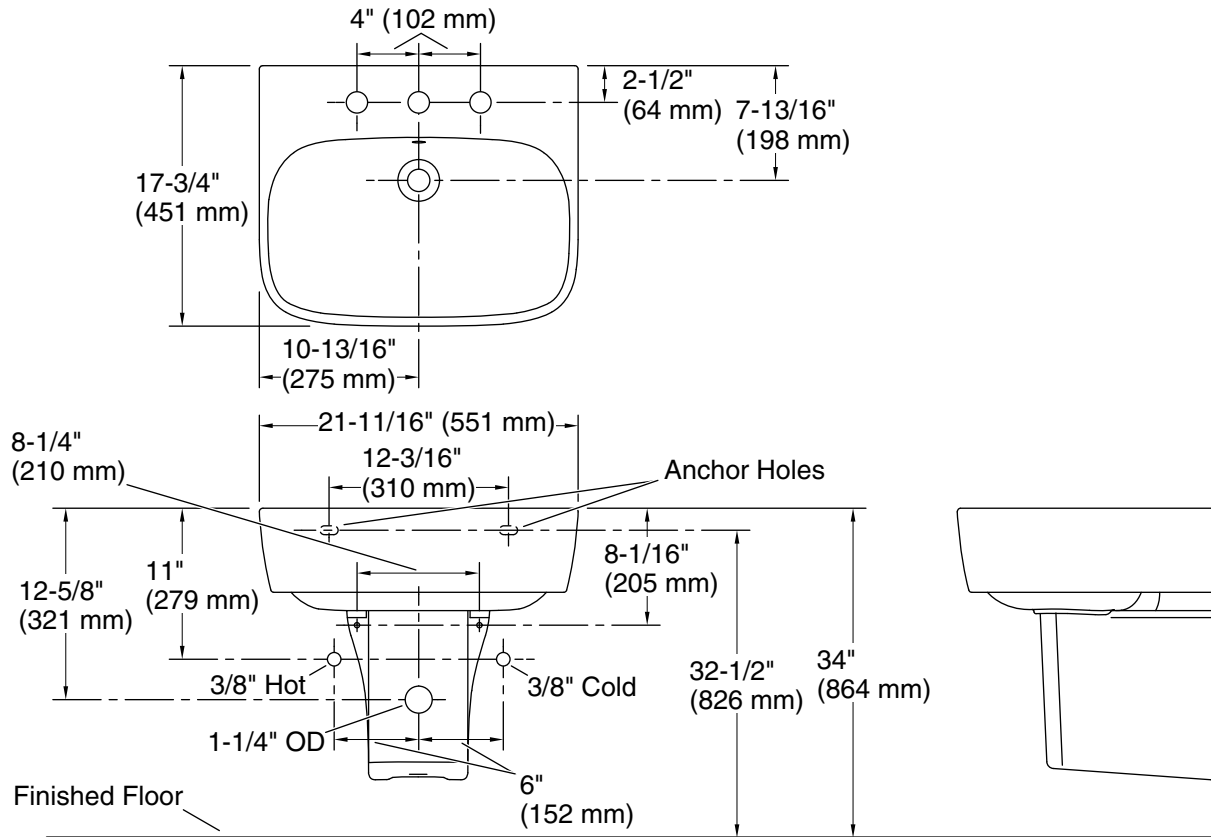

Technical Information

All product dimensions are nominal.

Center(s):	8
Bowl area (Only):	Length: 20-1/2" (520 mm) Width: 12-5/16" (313 mm) Bowl depth: 6-1/2" (165 mm)
Number of deck holes:	3
Faucet hole spacing:	8" (203 mm)
Drain hole:	1-3/4" (44 mm)

Notes

Install this product according to the installation instructions.