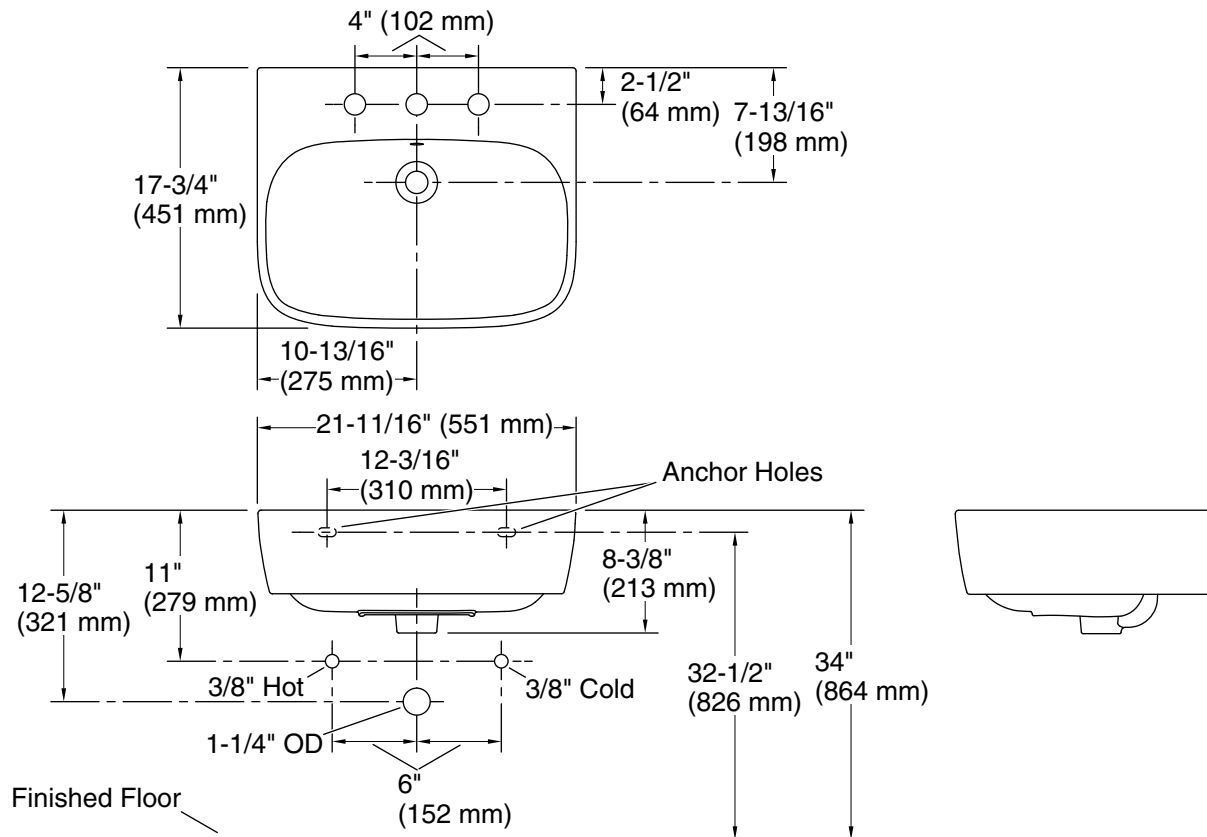

### Features

- Rectangular basin
- With overflow
- 8" (203 mm) widespread faucet holes
- Coordinates with other products in the ModernLife™ collection

### Technical Information

All product dimensions are nominal.

- Center(s): 8
- Bowl area (Only): Length: 20-1/2" (520 mm)  
 Width: 11-13/16" (300 mm)  
 Bowl depth: 6-1/2" (165 mm)
- With overflow: Yes
- Number of deck holes: 3
- Faucet hole spacing: 8" (203 mm)
- Drain hole: 1-3/4" (44 mm)