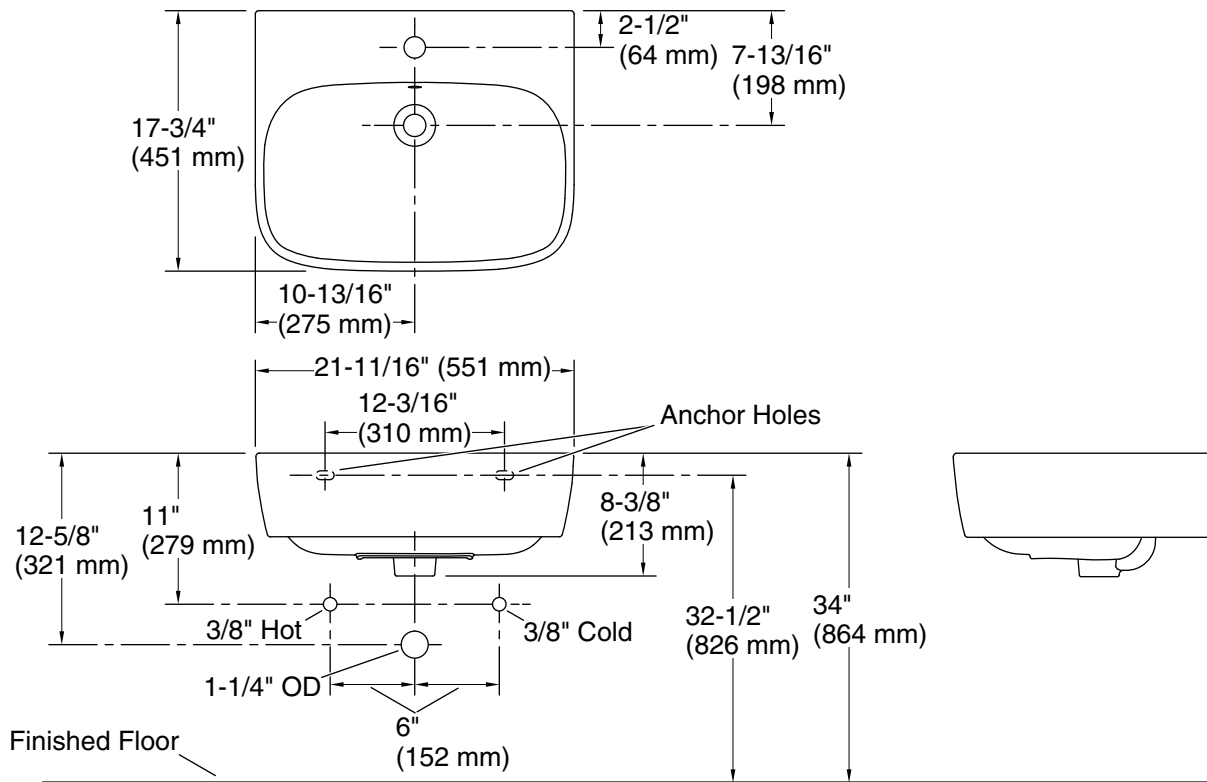

	0	White
---	---	-------

Technical Information

All product dimensions are nominal.

- Bowl area (Only): Length: 20-1/2" (520 mm)
 Width: 11-13/16" (300 mm)
 Bowl depth: 6-1/2" (165 mm)
- With overflow: Yes
- Number of deck holes: 1
- Drain hole: 1-3/4" (44 mm)