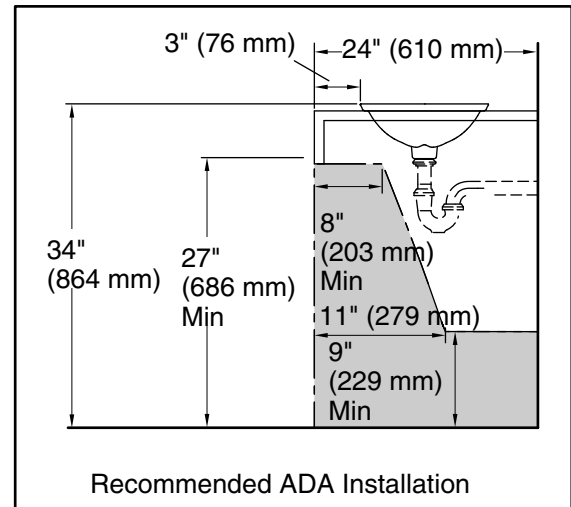

Color	Code	Description
-------	------	-------------

	SSP	Oyster Pearl
	TB2	Ebony Pearl

Technical Information

All product dimensions are nominal.

Bowl configuration: Single

Bowl area (Only): Length: 21-1/8" (536 mm)
Width: 14-9/16" (370 mm)
Bowl depth: 4-1/8" (105 mm)
Water depth: 4-1/8" (105 mm)