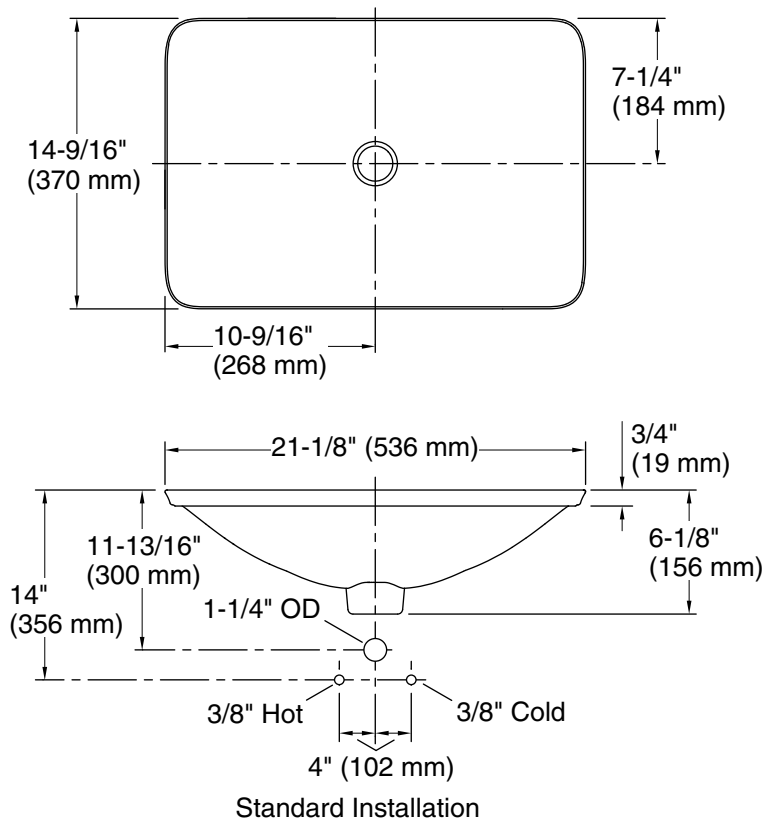

Color	Code	Description
-------	------	-------------

	SSP	Oyster Pearl
	TB2	Ebony Pearl

Technical Information

All product dimensions are nominal.

Bowl configuration: Single

Bowl area (Only): Length: 21-1/8" (536 mm)
Width: 14-9/16" (370 mm)
Bowl depth: 4-1/8" (105 mm)
Water depth: 4-1/8" (105 mm)