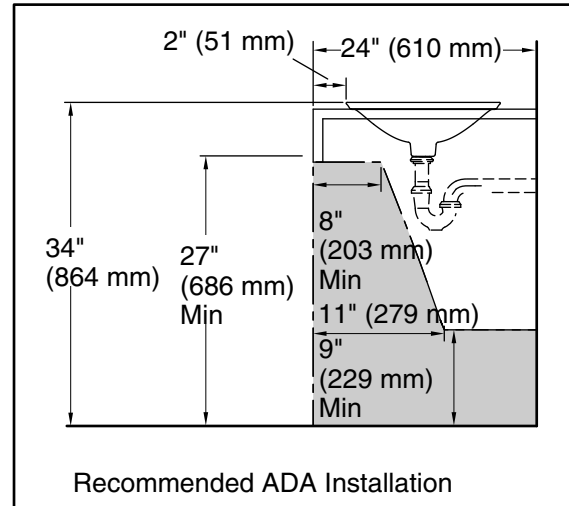

Color	Code	Description
-------	------	-------------

	SSP	Oyster Pearl
	TB2	Ebony Pearl

Technical Information

All product dimensions are nominal.

Bowl configuration: Single

Bowl area (Only): Length: 17-1/4" (437 mm)
Width: 17-1/4" (437 mm)
Bowl depth: 4" (102 mm)
Water depth: 4" (102 mm)