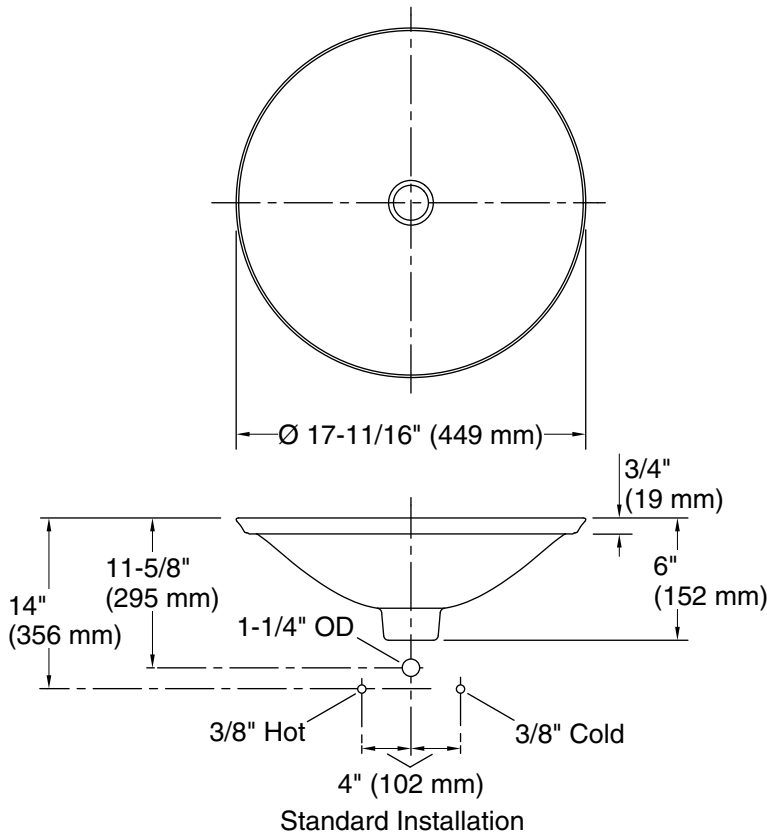

Color	Code	Description
-------	------	-------------

	SSP	Oyster Pearl
	TB2	Ebony Pearl

Technical Information

All product dimensions are nominal.

Bowl configuration: Single

Bowl area (Only): Length: 17-1/4" (437 mm)
Width: 17-1/4" (437 mm)
Bowl depth: 4" (102 mm)
Water depth: 4" (102 mm)