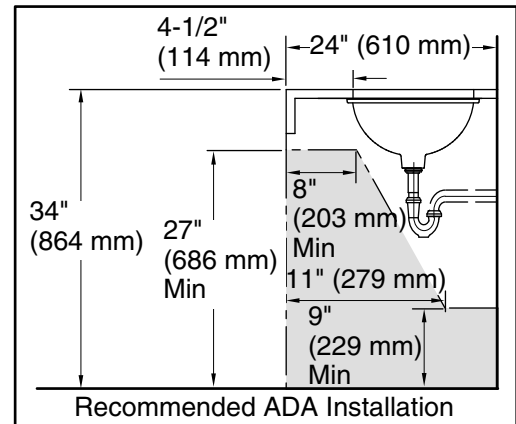

Color	Code	Description
-------	------	-------------

TB2 Ebony Pearl

SSP Oyster Pearl

Technical Information

All product dimensions are nominal.

Bowl area:	Length: 17" (432 mm)
	Width: 14" (356 mm)
	Water depth: 4" (102 mm)
With overflow:	No
Drain hole:	1-3/4" (44 mm)
Template:	1151011-7, required, not included