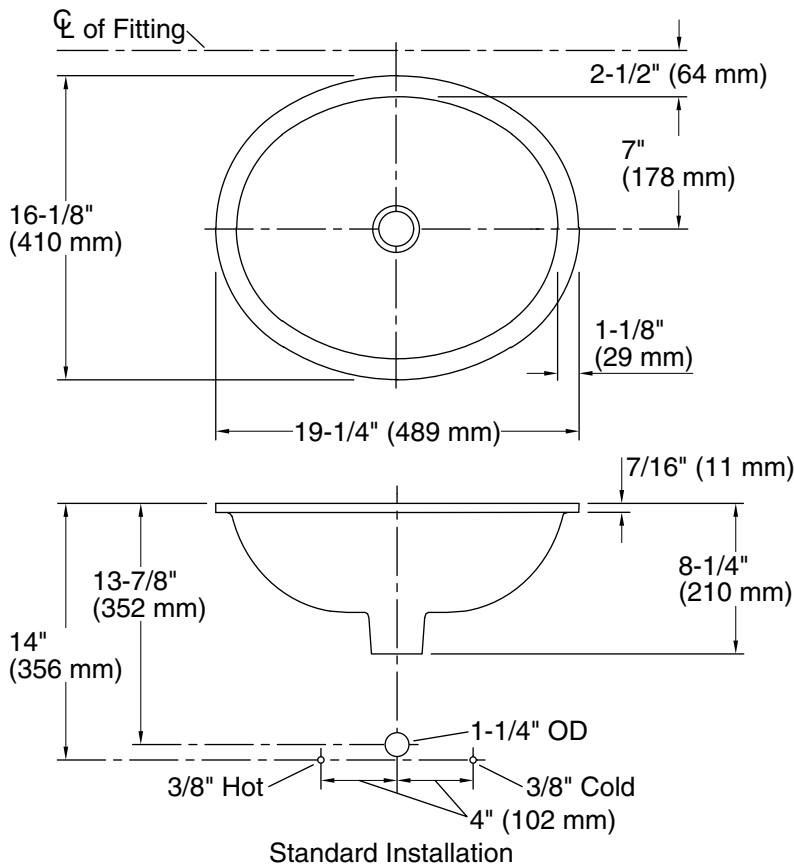

Shagreen Caxton®

19-1/4" oval undermount bathroom sink, no overflow
K-77635

Features

- Decorated with a subtly textured shagreen design in Ebony Pearl or Oyster Pearl
- Oval basin
- No faucet holes; requires wall- or counter-mount faucet
- Fits standard 14" x 17" (356 x 432 mm) countertop cutout

Color	Code	Description
-------	------	-------------

TB2 Ebony Pearl

SSP Oyster Pearl

Technical Information

All product dimensions are nominal.

Bowl area:	Length: 17" (432 mm)
	Width: 14" (356 mm)
	Water depth: 4" (102 mm)
With overflow:	No
Drain hole:	1-3/4" (44 mm)
Template:	1151011-7, required, not included