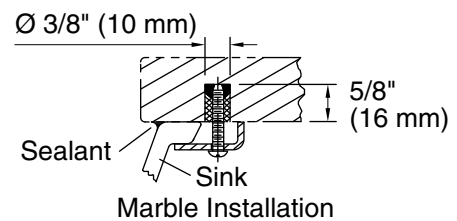

Color	Code	Description
-------	------	-------------

TB2 Ebony Pearl

SSP Oyster Pearl

Technical Information

All product dimensions are nominal.

Bowl area:	Length: 17" (432 mm)
	Width: 14" (356 mm)
	Water depth: 4" (102 mm)
With overflow:	No
Drain hole:	1-3/4" (44 mm)
Template:	1151011-7, required, not included