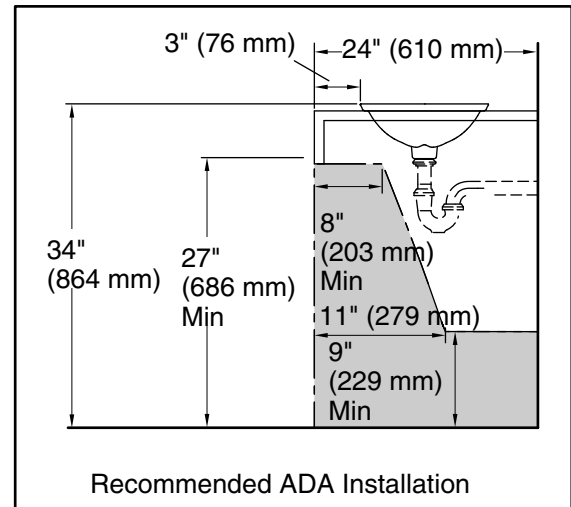

Color	Code	Description
-------	------	-------------

7

Black Black™

Sartorial™ Herringbone Carillon®

21" rectangular drop-in bathroom sink, no overflow
K-75749-HD2

Technical Information

All product dimensions are nominal.

Bowl configuration:	Single
Bowl area (Only):	Length: 21-1/8" (536 mm) Width: 14-9/16" (370 mm) Bowl depth: 4-1/8" (105 mm) Water depth: 4-1/8" (105 mm)
With overflow:	No
Drain hole:	1-13/16" (46 mm)
Template:	1242828, required, included