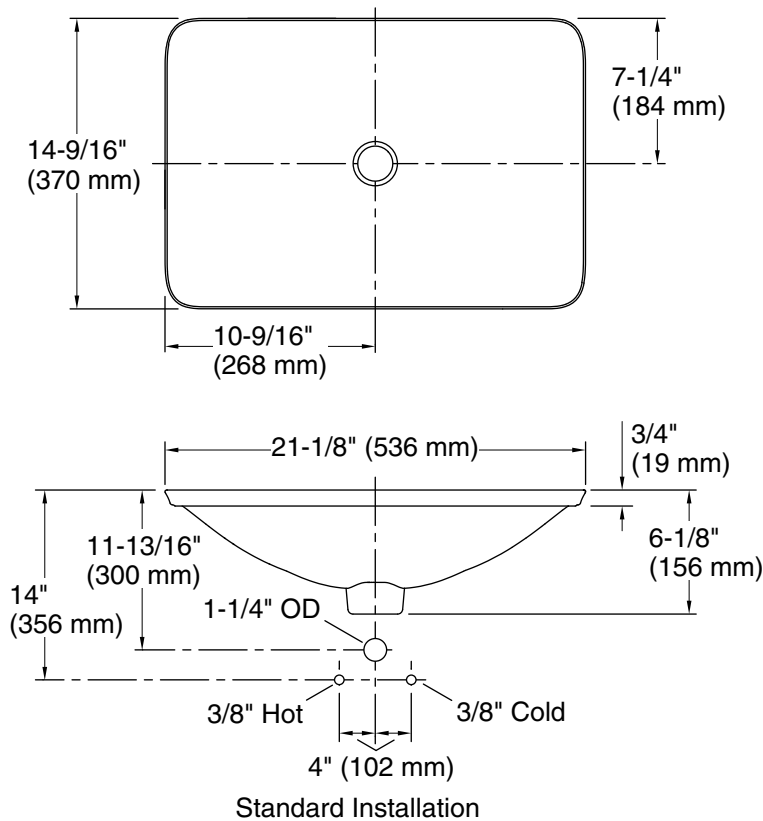

Color	Code	Description
-------	------	-------------

7

Black Black™

Sartorial™ Herringbone Carillon®

21" rectangular drop-in bathroom sink, no overflow
K-75749-HD2

Technical Information

All product dimensions are nominal.

Bowl configuration:	Single
Bowl area (Only):	Length: 21-1/8" (536 mm) Width: 14-9/16" (370 mm) Bowl depth: 4-1/8" (105 mm) Water depth: 4-1/8" (105 mm)
With overflow:	No
Drain hole:	1-13/16" (46 mm)
Template:	1242828, required, included