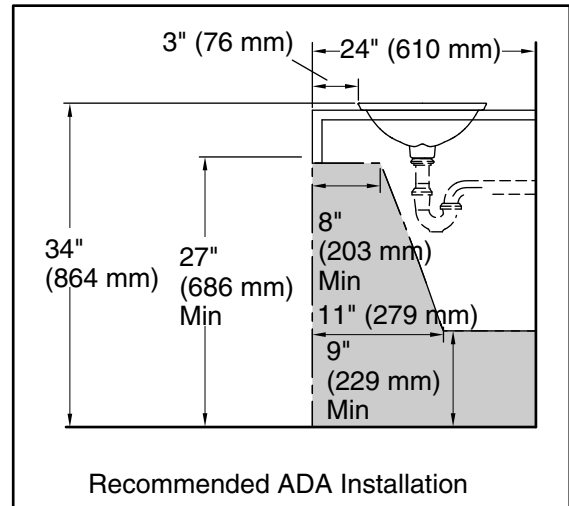

Color	Code	Description
-------	------	-------------

	0	White
---	---	-------

Sartorial™ Herringbone Carillon®

21" rectangular drop-in bathroom sink, no overflow
K-75749-HD1

Technical Information

All product dimensions are nominal.

Bowl configuration:	Single
Bowl area (Only):	Length: 21-1/8" (536 mm) Width: 14-9/16" (370 mm) Bowl depth: 4-1/8" (105 mm) Water depth: 4-1/8" (105 mm)
With overflow:	No
Template:	1242828, required, included