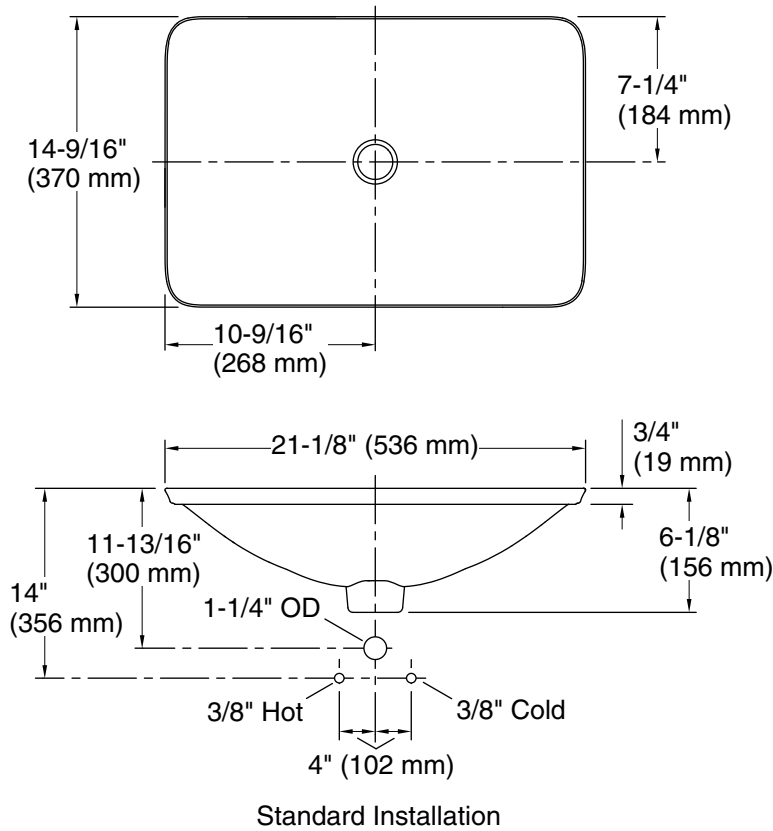

Color	Code	Description
-------	------	-------------

	0	White
---	---	-------

Sartorial™ Herringbone Carillon®

21" rectangular drop-in bathroom sink, no overflow
K-75749-HD1

Technical Information

All product dimensions are nominal.

Bowl configuration:	Single
Bowl area (Only):	Length: 21-1/8" (536 mm) Width: 14-9/16" (370 mm) Bowl depth: 4-1/8" (105 mm) Water depth: 4-1/8" (105 mm)
With overflow:	No
Template:	1242828, required, included