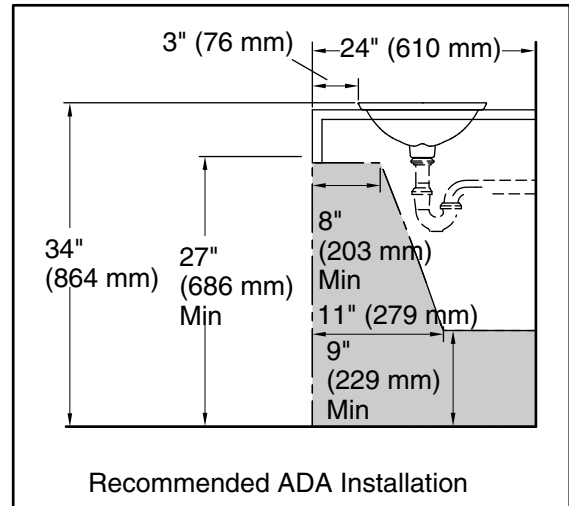

Sartorial™ Paisley Carillon®

21" rectangular drop-in bathroom sink, no overflow
K-75749-FP1

Technical Information

All product dimensions are nominal.

1. Bowl configuration: Single
2. Bowl area (Only): Length: 21-1/8" (536 mm)
   Width: 14-9/16" (370 mm)
   Bowl depth: 4-1/8" (105 mm)
   Water depth: 4-1/8" (105 mm)
3. With overflow: No
4. Template: 1242828, required, included

Notes

Install this product according to the installation instructions.

ADA compliant when installed to the specific requirements of these regulations.