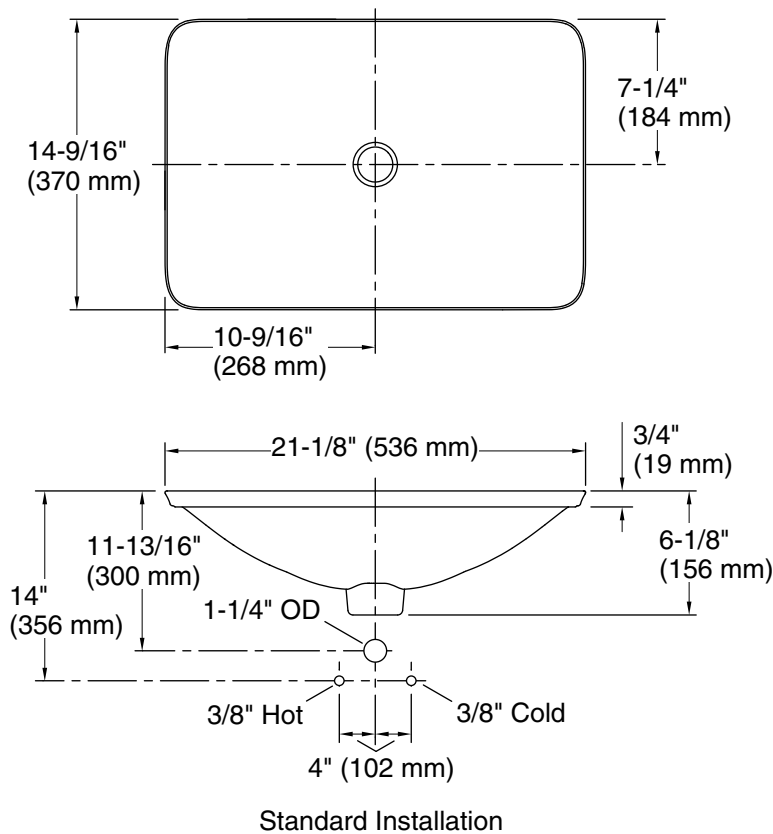

Sartorial™ Paisley Carillon®

21" rectangular drop-in bathroom sink, no overflow
K-75749-FP1

Technical Information

All product dimensions are nominal.

1. Bowl configuration: Single
2. Bowl area (Only): Length: 21-1/8" (536 mm)
   Width: 14-9/16" (370 mm)
   Bowl depth: 4-1/8" (105 mm)
   Water depth: 4-1/8" (105 mm)
3. With overflow: No
4. Template: 1242828, required, included

Notes

Install this product according to the installation instructions.

ADA compliant when installed to the specific requirements of these regulations.