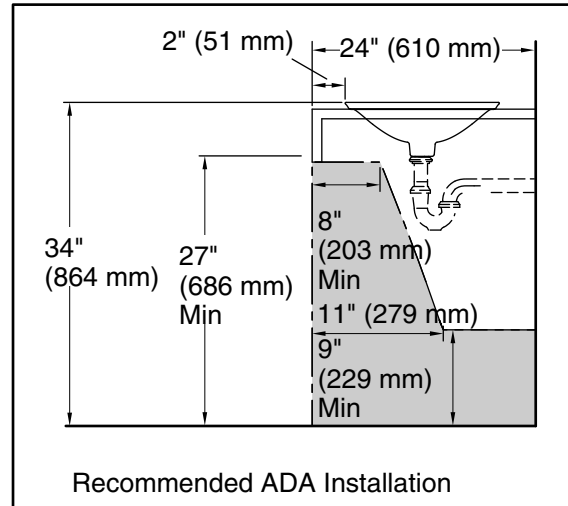

Color	Code	Description
-------	------	-------------

7

Black Black™

Sartorial™ Herringbone Carillon®

17-1/2" round drop-in bathroom sink, no overflow
K-75748-HD2

Technical Information

All product dimensions are nominal.

Bowl configuration: Single

Bowl area (Only): Length: 17-1/4" (437 mm)

Width: 17-1/4" (437 mm)

Bowl depth: 4" (102 mm)

Water depth: 4" (102 mm)

With overflow: No

Template: 1242827, required, included

Notes