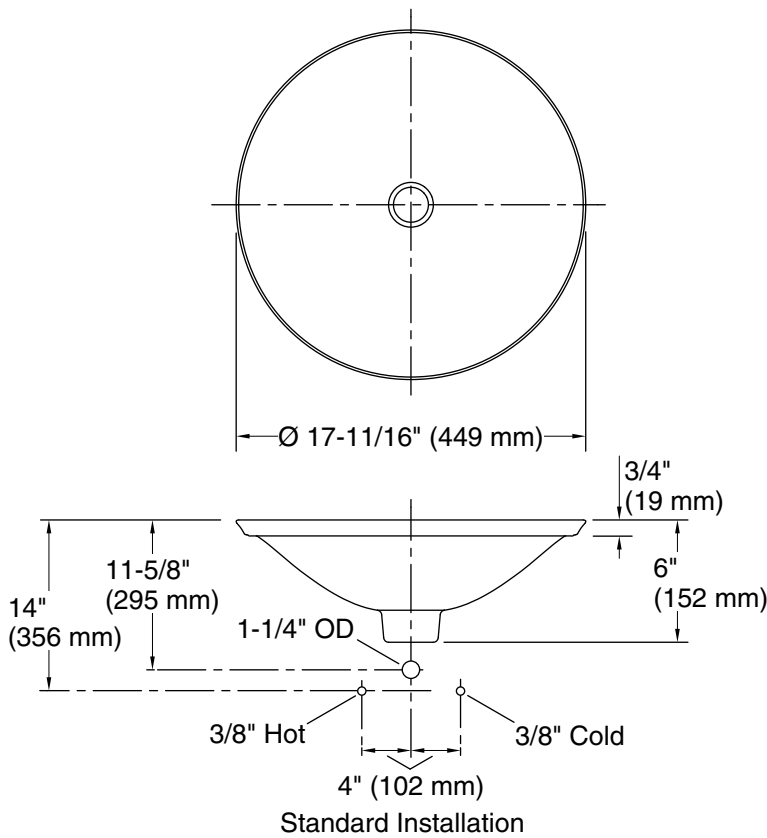

Color	Code	Description
-------	------	-------------

7

Black Black™

Sartorial™ Herringbone Carillon®

17-1/2" round drop-in bathroom sink, no overflow
K-75748-HD2

Technical Information

All product dimensions are nominal.

Bowl configuration: Single

Bowl area (Only): Length: 17-1/4" (437 mm)

Width: 17-1/4" (437 mm)

Bowl depth: 4" (102 mm)

Water depth: 4" (102 mm)

With overflow: No

Template: 1242827, required, included

Notes