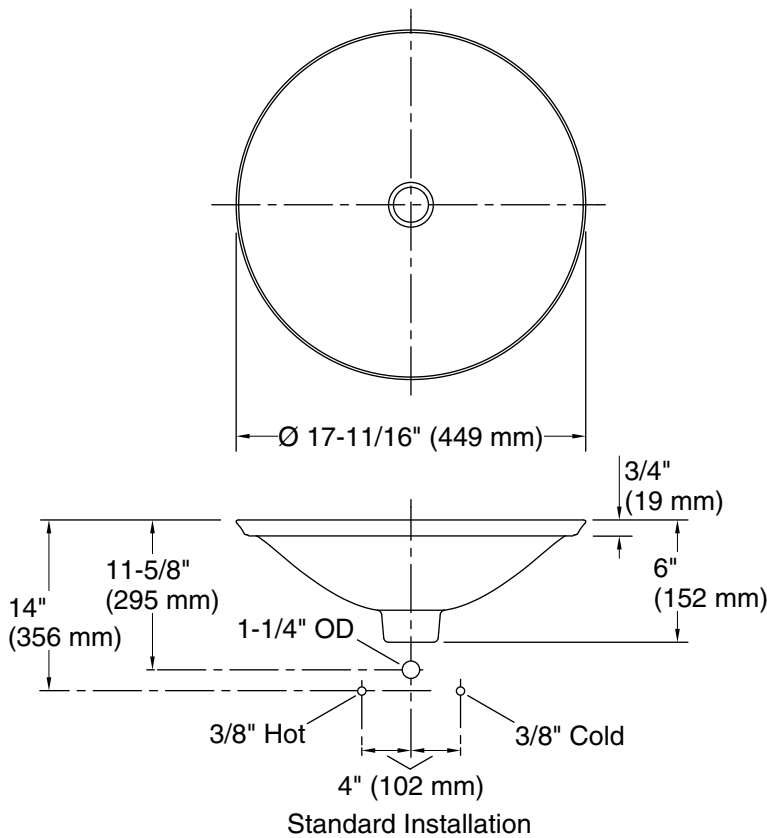

Color	Code	Description
-------	------	-------------

	0	White
---	---	-------

Sartorial™ Herringbone Carillon®

17-1/2" round drop-in bathroom sink, no overflow
K-75748-HD1

Technical Information

All product dimensions are nominal.

Bowl configuration: Single

Bowl area (Only): Length: 17-1/4" (437 mm)
Width: 17-1/4" (437 mm)
Bowl depth: 4" (102 mm)
Water depth: 4" (102 mm)

With overflow: No

Template: 1242827, required, included

Notes