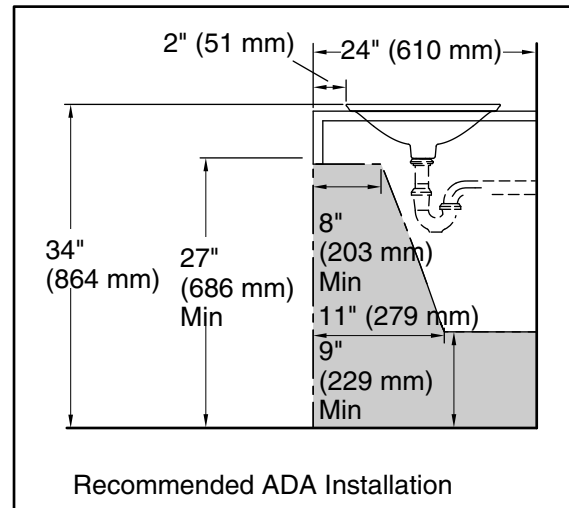

Sartorial™ Herringbone Carillon®

17-1/2" round drop-in bathroom sink, no overflow
K-75748-HD1

Technical Information

All product dimensions are nominal.

Bowl configuration: Single

Bowl area (Only): Length: 17-1/4" (437 mm)
Width: 17-1/4" (437 mm)
Bowl depth: 4" (102 mm)
Water depth: 4" (102 mm)

With overflow: No

Template: 1242827, required, included

Notes

Install this product according to the installation instructions.

ADA, CSA B651 compliant when installed to the specific requirements of these regulations.