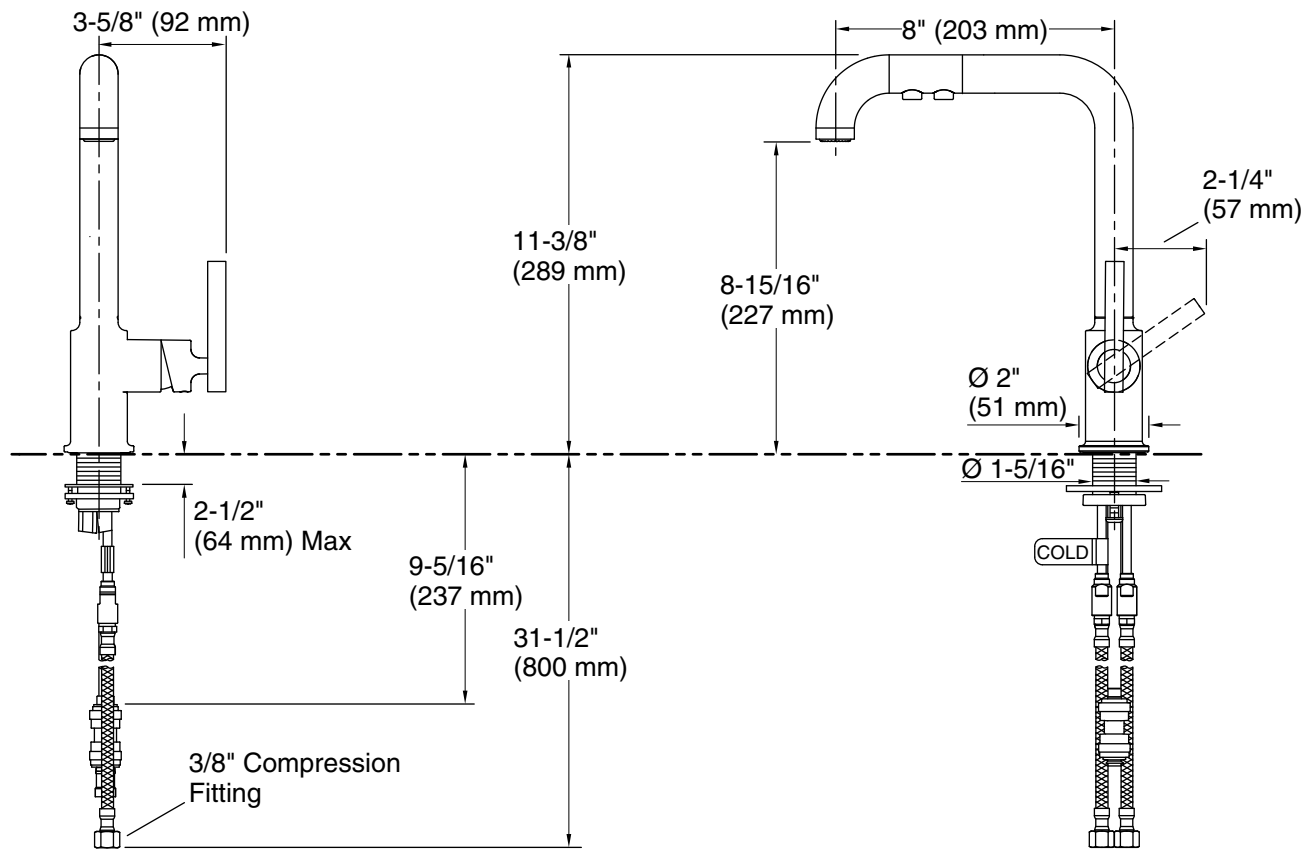

Technical Information

All product dimensions are nominal.

Notes

Install this product according to the installation guide.

ADA complaint for faucet handles only.

ADA, CSA B651 compliant when installed to the specific requirements of these regulations.